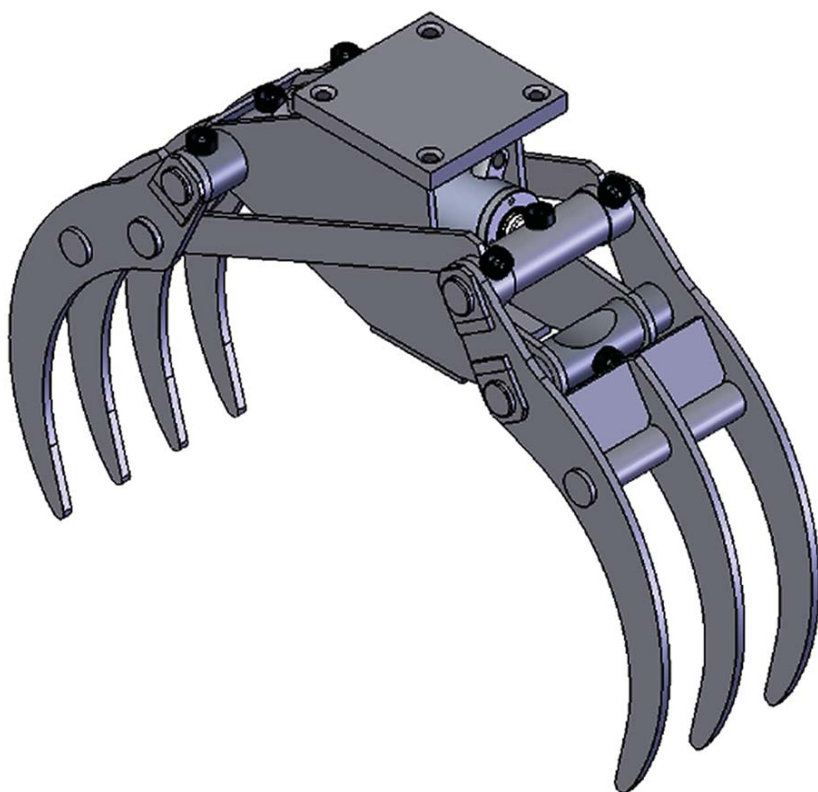

# TIGERGRIP / TG 12 UG-7

## KEY FEATURES

- Dubbla parallellstag
- Optimala in- och utrullningsegenskaper
- Höghållfast slitstål (400 HB)

A	703
B	544
C	342
D	40
E	287

## MODEL SPECIFICATIONS

TG 12 UG-7

56

0,12

200

30

8

2

# INTERMERCATO

High performance lift and load attachments for Forestry, Transport, Construction and Recycling.