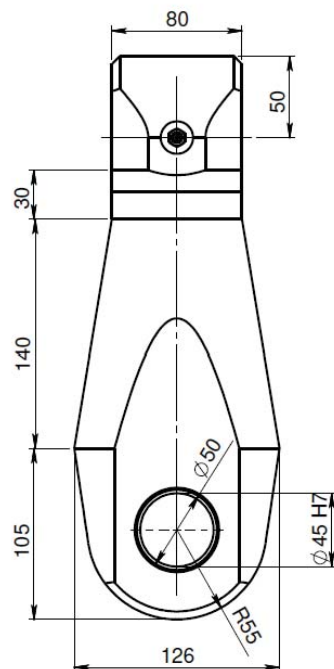

INTERMERCATO

FL 80-100-250

FITS

- RMR 12 FS

INTERMERCATO

High performance lift and load attachments for Forestry, Transport, Construction and Recycling.