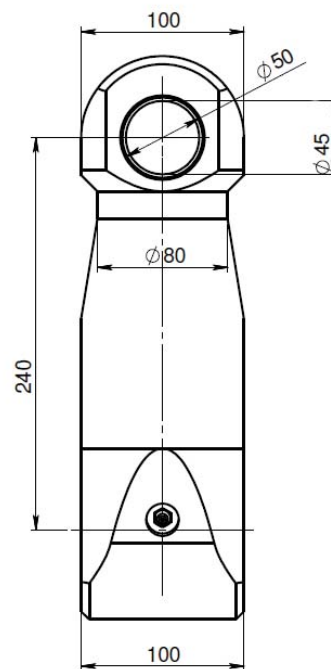

INTERMERCATO

FL 80-100-250

FITS

- RMR 12 FS

INTERMERCATO

High performance lift and load attachments for Forestry, Transport, Construction and Recycling.