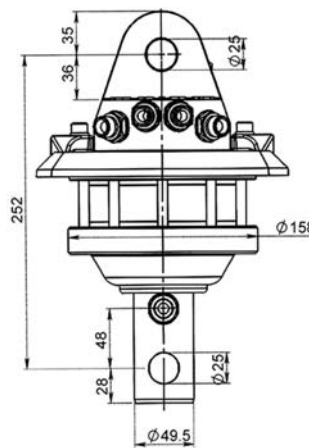

ROTECH / IVR 3

KEY FEATURES

- Endless rotation
- High torque
- Optimized positioning performance
- Hose protection included

MODEL SPECIFICATIONS

IVR 3

16,5

3

250

10

360°

280

700

3/8"

3

8

INTERMERCATO