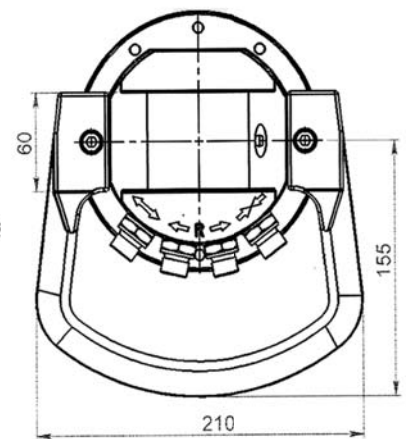

ROTECH / IVR 3

KEY FEATURES

- Endless rotation
- High torque
- Optimized positioning performance
- Hose protection included

MODEL SPECIFICATIONS

IVR 3

16,5

3

250

10

360°

280

700

3/8"

3

8

INTERMERCATO