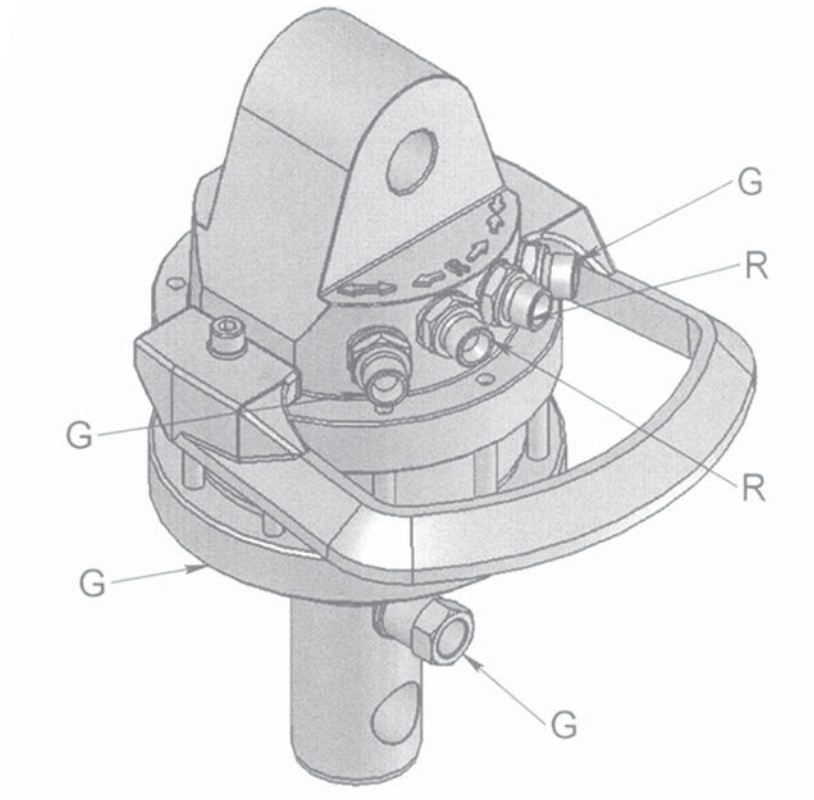

ROTECH / IVR 3

KEY FEATURES

- Endless rotation
- High torque
- Optimized positioning performance
- Hose protection included

MODEL SPECIFICATIONS

IVR 3

16,5

3

250

10

360°

280

700

3/8"

3

8

INTERMERCATO