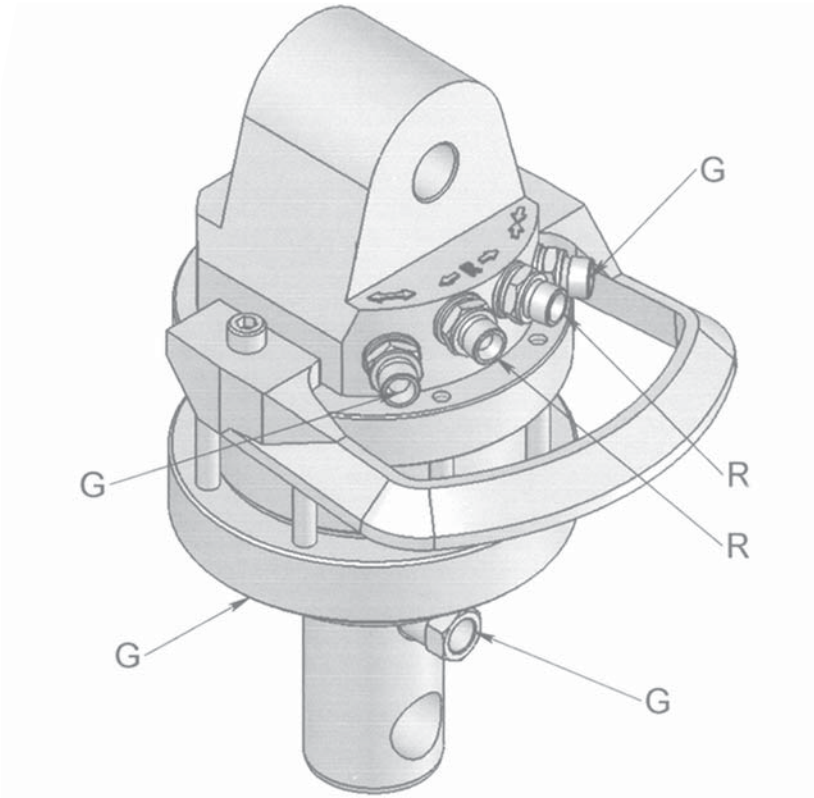

## KEY FEATURES

- Endless rotation
- High torque
- Optimized positioning performance
- Hose protection included

## MODEL SPECIFICATIONS

IVR 4.59

23,5

4,5

250/300

12

360°

385

1100

3/8"

5

15

5