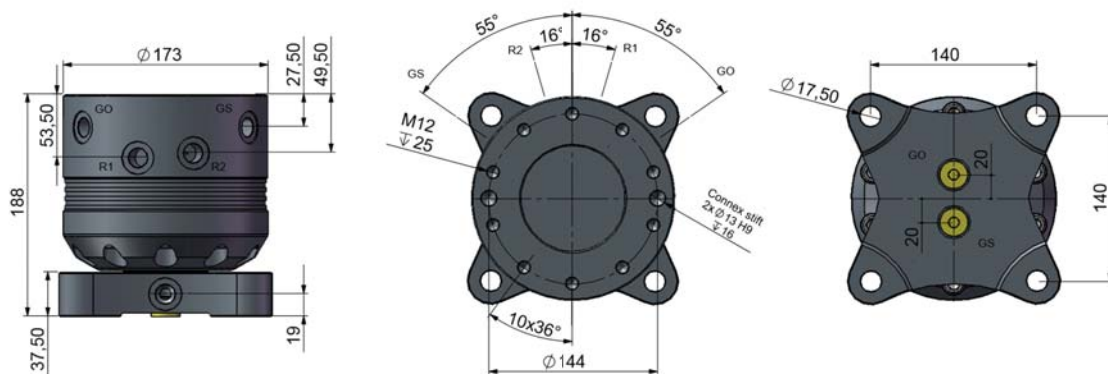

ROTECH / RMR 3

KEY FEATURES

- High pressure construction
- Endless rotation
- Optimized positioning performance
- Ultra compact design

MODEL SPECIFICATIONS

RMR 3

30

5

320

22

360°

1300

M18x1,5

10

3,5

INTERMERCATO

High performance lift and load attachments for Forestry, Transport, Construction and Recycling.