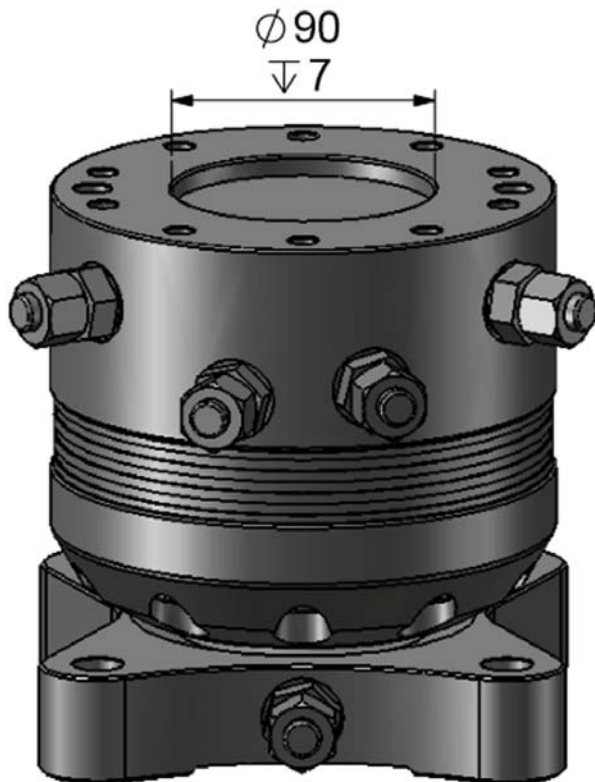

ROTECH / RMR 3

KEY FEATURES

- High pressure construction
- Endless rotation
- Optimized positioning performance
- Ultra compact design

MODEL SPECIFICATIONS

RMR 3

30

5

320

22

360°

1300

M18x1,5

10

3,5

INTERMERCATO

High performance lift and load attachments for Forestry, Transport, Construction and Recycling.