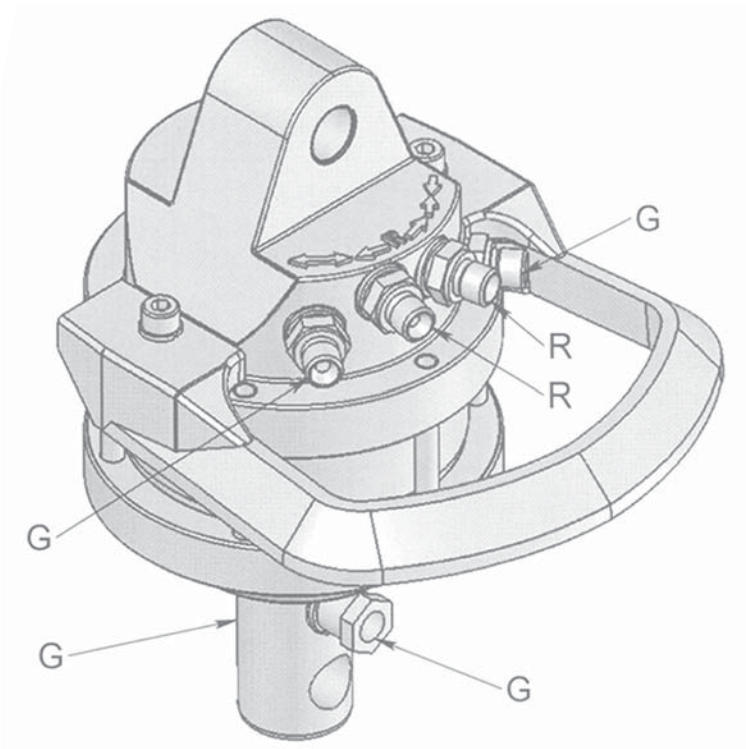

## KEY FEATURES

- Endless rotation
- High torque
- Optimized positioning performance
- Hose protection included

## MODEL SPECIFICATIONS

RX 20

13

2

200

5

360°

185

500

1/4"

1

3