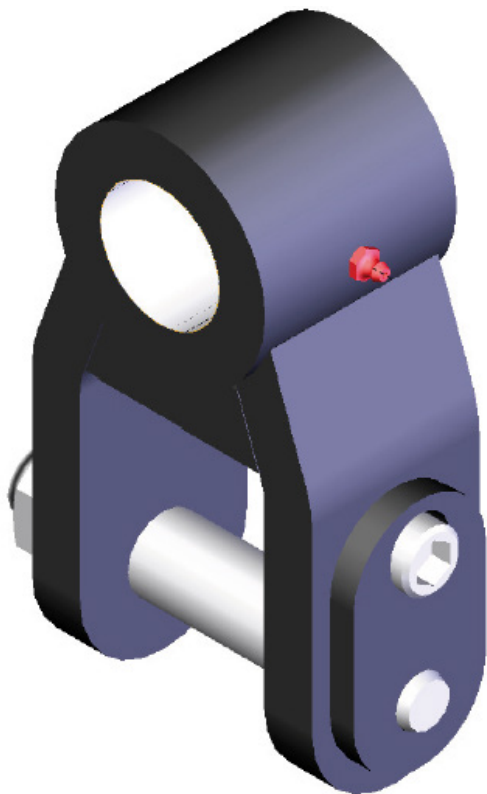

INTERMERCATO | HIAB 3

PASSAR TILL

• RX 55

INTERMERCATO

High performance lift and load attachments for Forestry, Transport, Construction and Recycling.