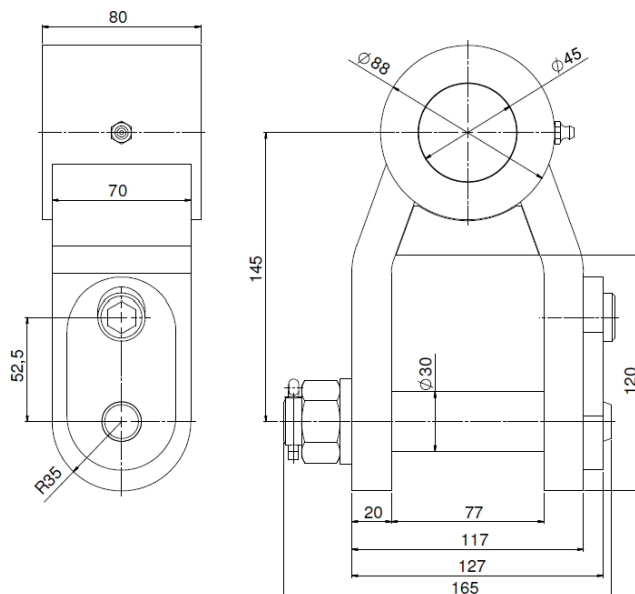

INTERMERCATO | HIAB 3

PASSAR TILL

• RX 55

INTERMERCATO

High performance lift and load attachments for Forestry, Transport, Construction and Recycling.