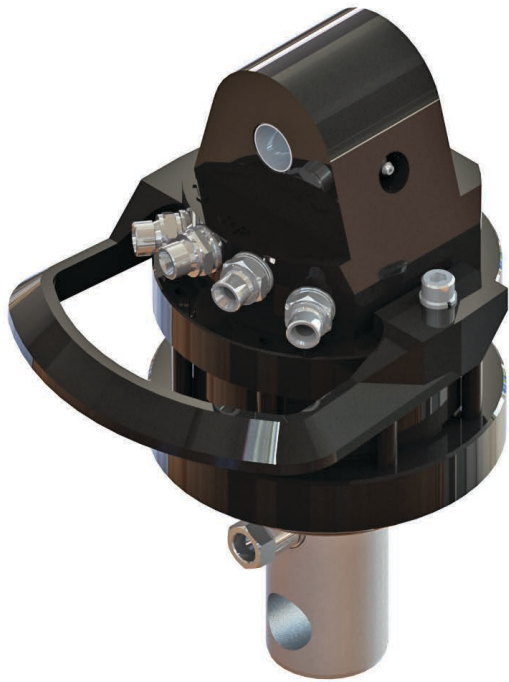

ROTECH / IVR 5.59

KEY FEATURES

- Runtomsvängande
- Högtvridmoment
- Distinkt positionering
- Slangskydd ingår

MODEL SPECIFICATIONS

IVR 5.59

24

5,5

250/300

15

360°

400

1100

3/8"

20

6

INTERMERCATO

High performance lift and load attachments for Forestry, Transport, Construction and Recycling.