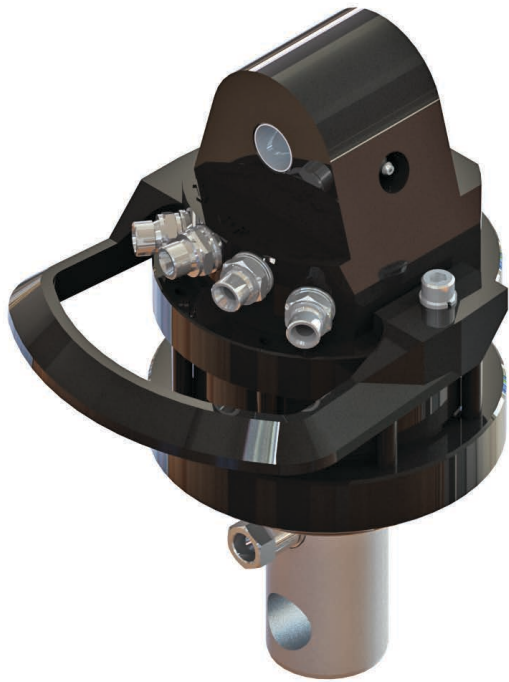

ROTECH / IVR 5.69

KEY FEATURES

- Runtomsvängande
- Högtvridmoment
- Distinkt positionering
- Slangskydd ingår

MODEL SPECIFICATIONS

IVR 5.69

24

5,5

250/300

15

360°

400

1100

3/8"

20

6

INTERMERCATO

High performance lift and load attachments for Forestry, Transport, Construction and Recycling.