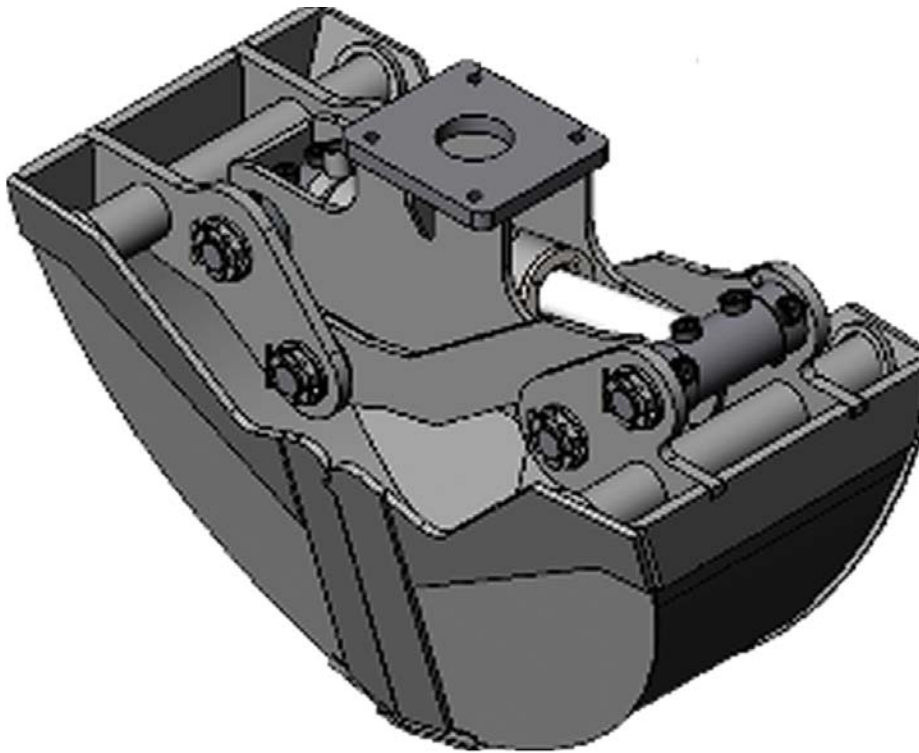

TIGERGRIP / TMC 40 D

KEY FEATURES

- Dubbla parallellstäg
- Skär av höghållfast slitstål (500 HB)

	TMC 40 D
A	1267
B	464
C	650
D	856
E	200
F	441

MODEL SPECIFICATIONS

TMC 40 D

135

70

200

70

13,2

1

6

INTERMERCATO

High performance lift and load attachments for Forestry, Transport, Construction and Recycling.