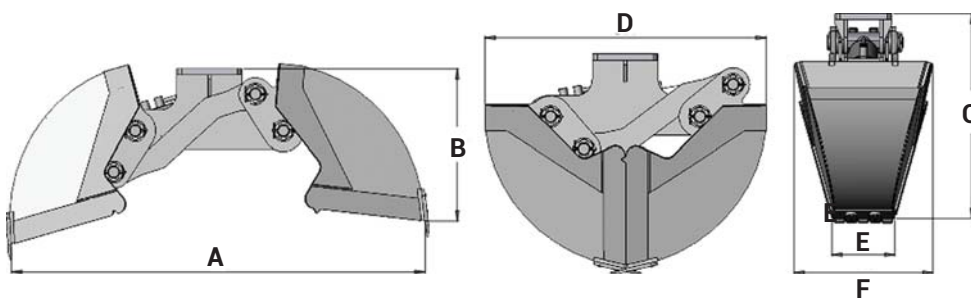

TIGERGRIP / TMC 40 D

KEY FEATURES

- Dubbla parallellstäg
- Skär av höghållfast slitstål (500 HB)

	TMC 40 D
A	1267
B	464
C	650
D	856
E	200
F	441

MODEL SPECIFICATIONS

TMC 40 D

135

70

200

70

13,2

1

6

INTERMERCATO

High performance lift and load attachments for Forestry, Transport, Construction and Recycling.