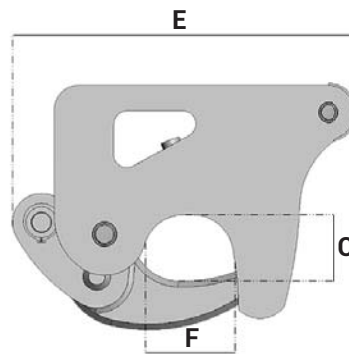

KEY FEATURES

- Extremely robust
- Pilot operated check valve
- Double acting
- Userfriendly
- Can be adapted to any rotator

A	418
B	483
C	74
D	215
E	417
F	108

MODEL SPECIFICATIONS

ARH 30

15

0,3

- Closing speed: 2,2 sec
- Opening speed: 1,5 sec
- Rotator shaft: 50(69)/30