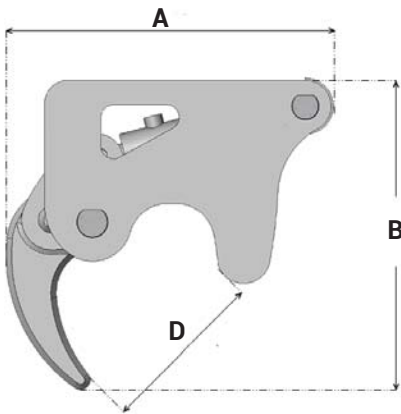

KEY FEATURES

- Extremely robust
- Pilot operated check valve
- Double acting
- Userfriendly
- Can be adapted to any rotator

A	418
B	483
C	74
D	215
E	417
F	108

MODEL SPECIFICATIONS

ARH 30

15

0,3

- Closing speed: 2,2 sec
- Opening speed: 1,5 sec
- Rotator shaft: 50(69)/30