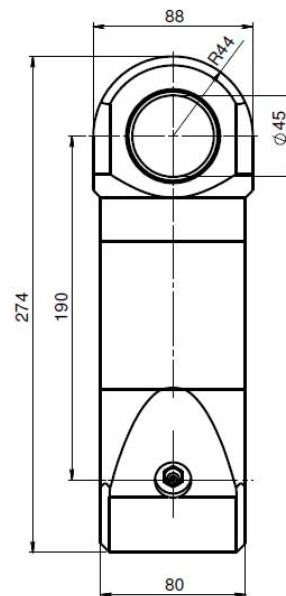

INTERMERCATO

FL 80-80-190

FITS

- RX 60
- RX 80
- RX 120.2
- RX 12 F

INTERMERCATO

High performance lift and load
attachments for Forestry, Transport,
Construction and Recycling.