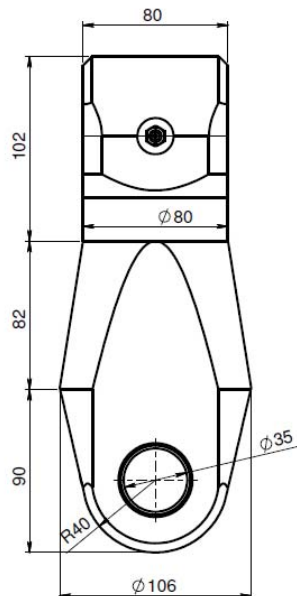

INTERMERCATO

FL 80-80-190

FITS

- RX 60
- RX 80
- RX 120.2
- RX 12 F

INTERMERCATO

High performance lift and load
attachments for Forestry, Transport,
Construction and Recycling.