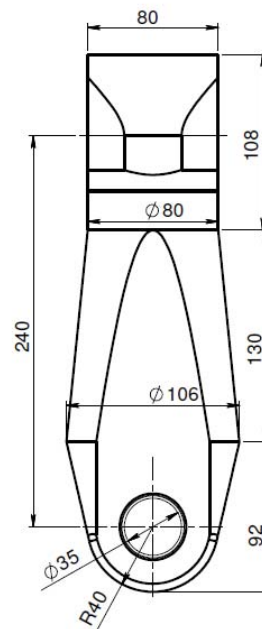

INTERMERCATO

FL 80-80-240

FITS

- RX 60
- RX 80
- RX 120.2
- RX 12 F

INTERMERCATO

High performance lift and load
attachments for Forestry, Transport,
Construction and Recycling.