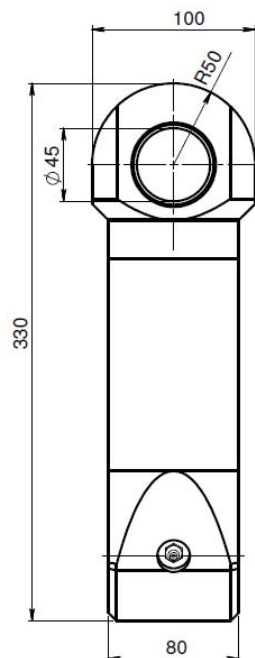

INTERMERCATO

FL 80-80-240

FITS

- RX 60
- RX 80
- RX 120.2
- RX 12 F

INTERMERCATO

High performance lift and load
attachments for Forestry, Transport,
Construction and Recycling.