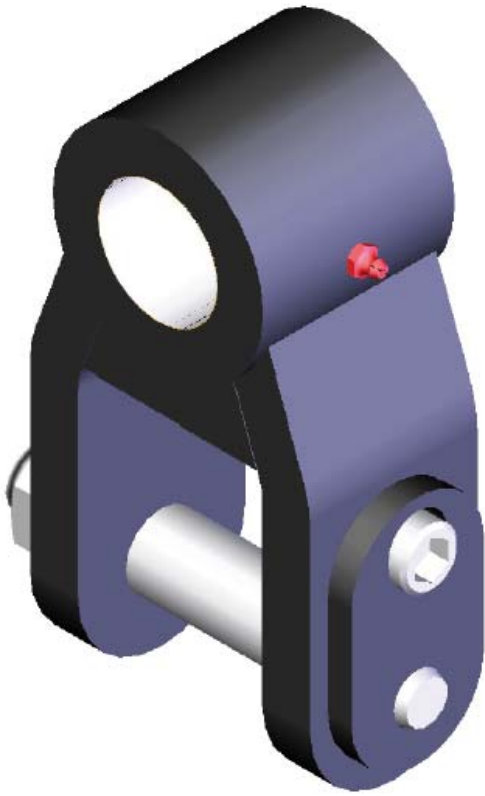

INTERMERCATO | HIAB 3

FITS

• RX 55

INTERMERCATO

High performance lift and load attachments for Forestry, Transport, Construction and Recycling.