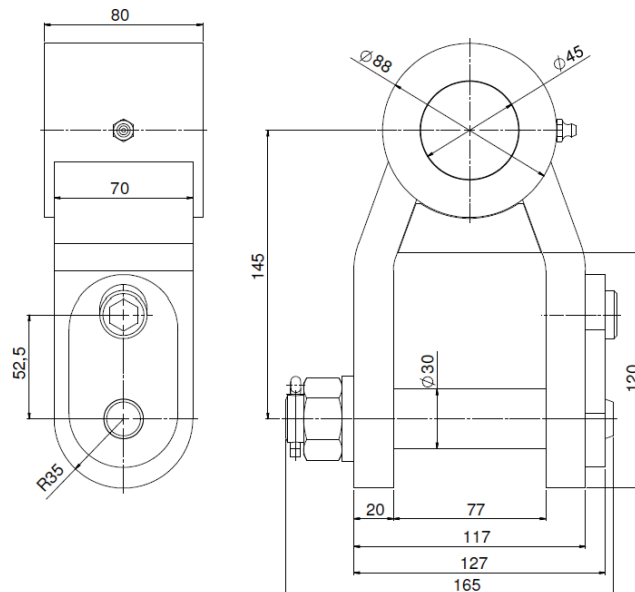

INTERMERCATO | HIAB 3

FITS

• RX 55

INTERMERCATO

High performance lift and load attachments for Forestry, Transport, Construction and Recycling.