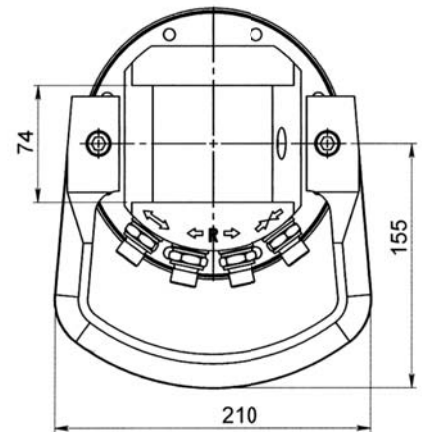

ROTECH / IVR 3-74

KEY FEATURES

- Endless rotation
- High torque
- Optimized positioning performance
- Hose protection included

MODEL SPECIFICATIONS

IVR 3-74

17

3

250

10

360°

280

700

3/8"

8

3

INTERMERCATO