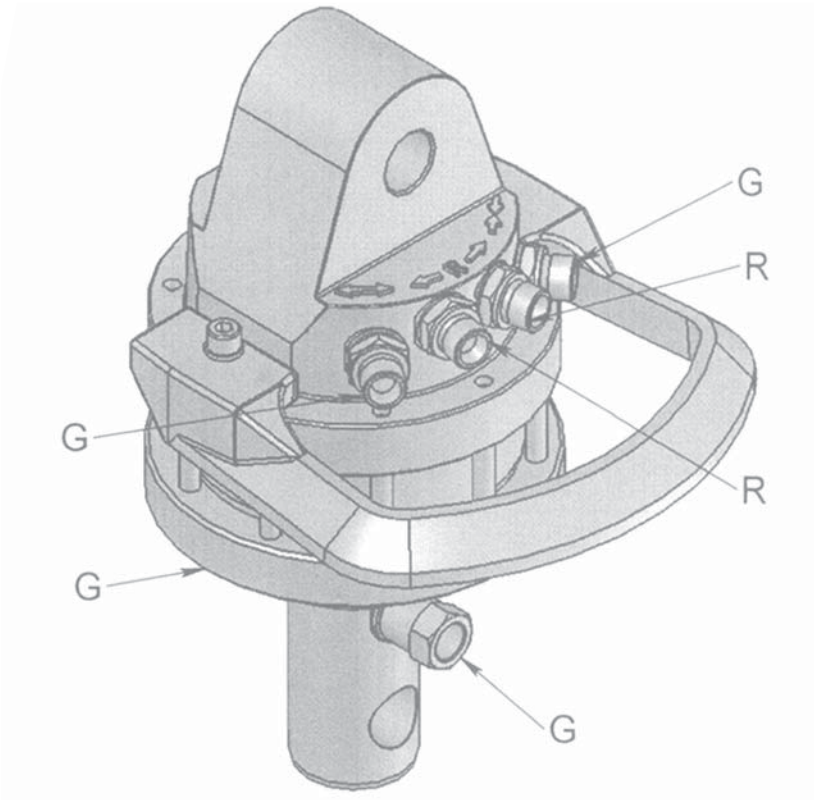

ROTECH / IVR 3-74

KEY FEATURES

- Endless rotation
- High torque
- Optimized positioning performance
- Hose protection included

MODEL SPECIFICATIONS

IVR 3-74

17

3

250

10

360°

280

700

3/8"

8

3

INTERMERCATO