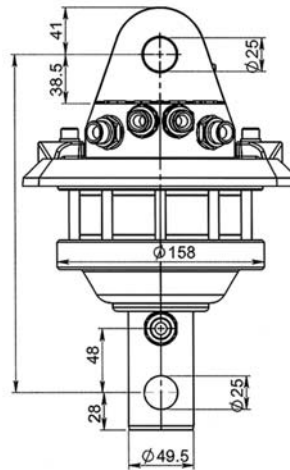

ROTECH / IVR 3-74

KEY FEATURES

- Endless rotation
- High torque
- Optimized positioning performance
- Hose protection included

MODEL SPECIFICATIONS

IVR 3-74

17

3

250

10

360°

280

700

3/8"

8

3

INTERMERCATO