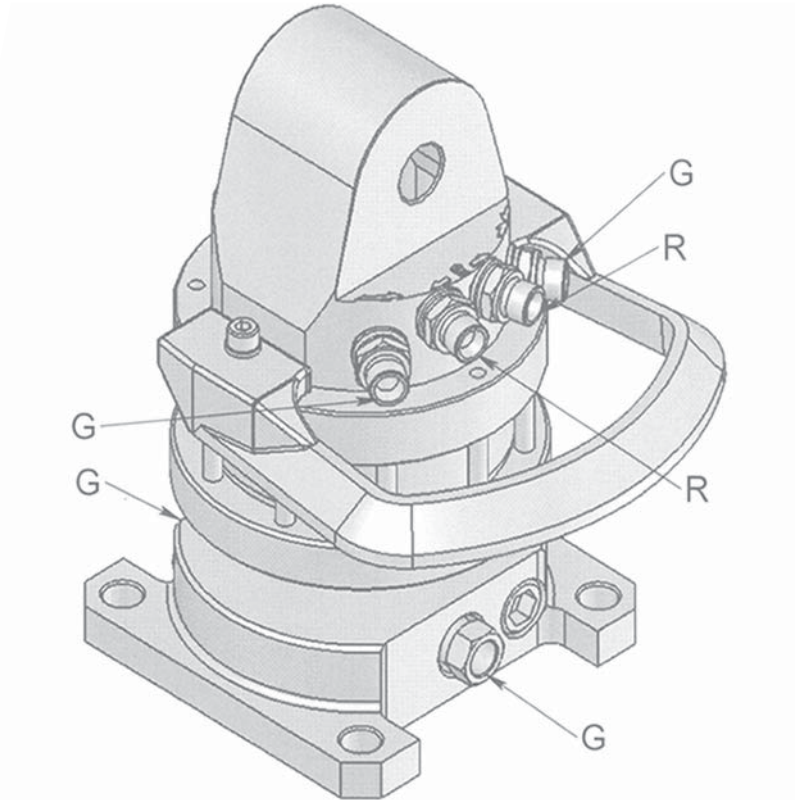

ROTECH / IVR 3 FS

KEY FEATURES

- Endless rotation
- High torque
- Optimized positioning performance
- Hose protection included
- Steel flange for increased durability

MODEL SPECIFICATIONS

IVR 3 FS	21	3	250	10	360°	280	700	3/8"	8	3		
----------	----	---	-----	----	------	-----	-----	------	---	---	--	--