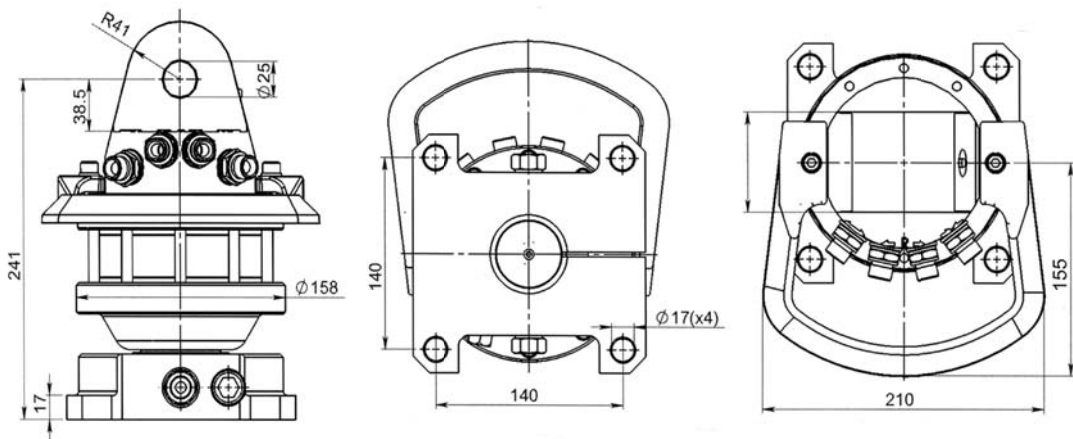

ROTECH / IVR 3 FS

KEY FEATURES

- Endless rotation
- High torque
- Optimized positioning performance
- Hose protection included
- Steel flange for increased durability

MODEL SPECIFICATIONS

IVR 3 FS	21	3	250	10	360°	280	700	3/8"	8	3		
----------	----	---	-----	----	------	-----	-----	------	---	---	--	--