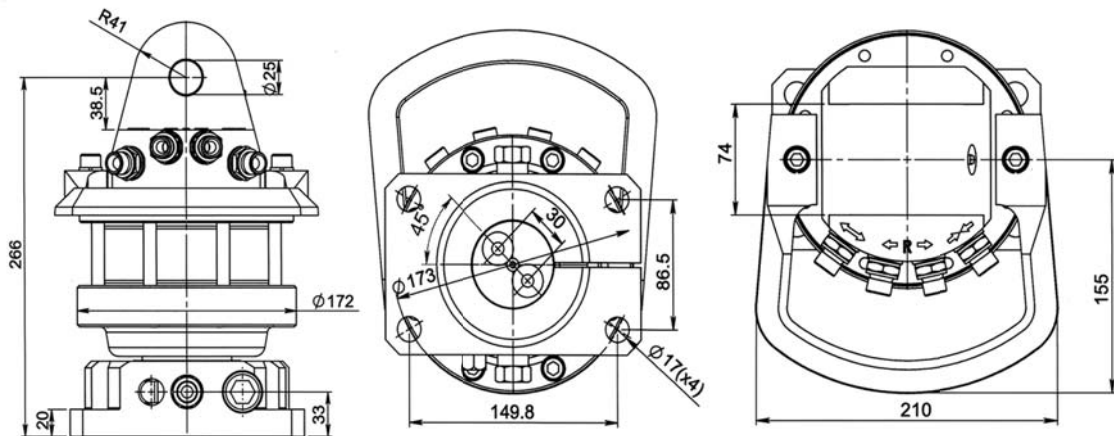

ROTECH / IVR 4 FG

KEY FEATURES

- Endless rotation
- High torque
- Optimized positioning performance
- Hose protection included
- Steel flange for increased durability

MODEL SPECIFICATIONS

IVR 4 FG

27

4,5

250/300

12

360°

385

1100

3/8"

5

INTERMERCATO

High performance lift and load attachments for Forestry, Transport, Construction and Recycling.