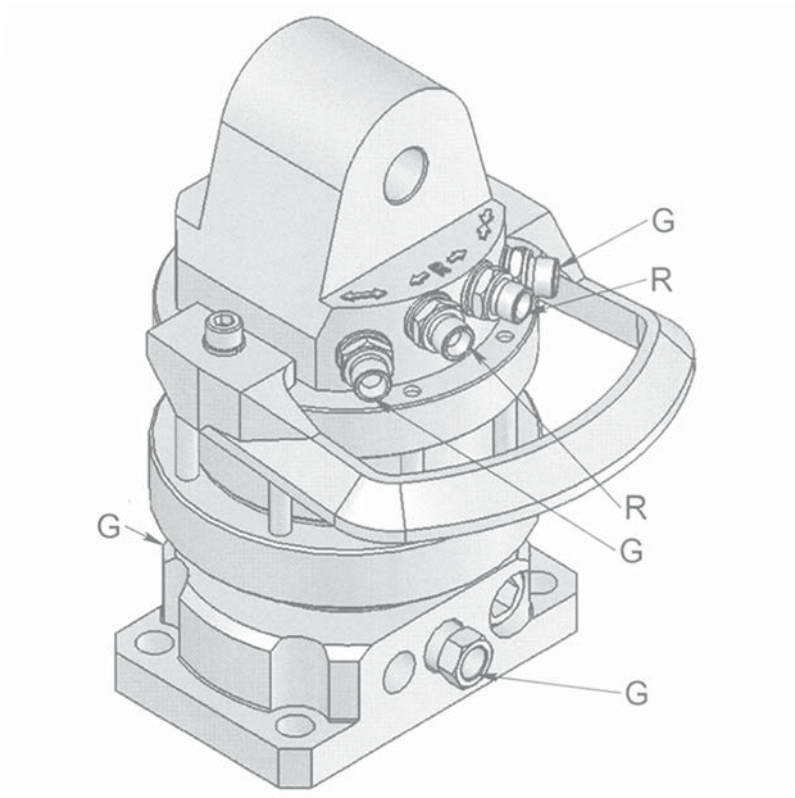

ROTECH / IVR 4 FG

KEY FEATURES

- Endless rotation
- High torque
- Optimized positioning performance
- Hose protection included
- Steel flange for increased durability

MODEL SPECIFICATIONS

IVR 4 FG

27

4,5

250/300

12

360°

385

1100

3/8"

5

INTERMERCATO

High performance lift and load attachments for Forestry, Transport, Construction and Recycling.