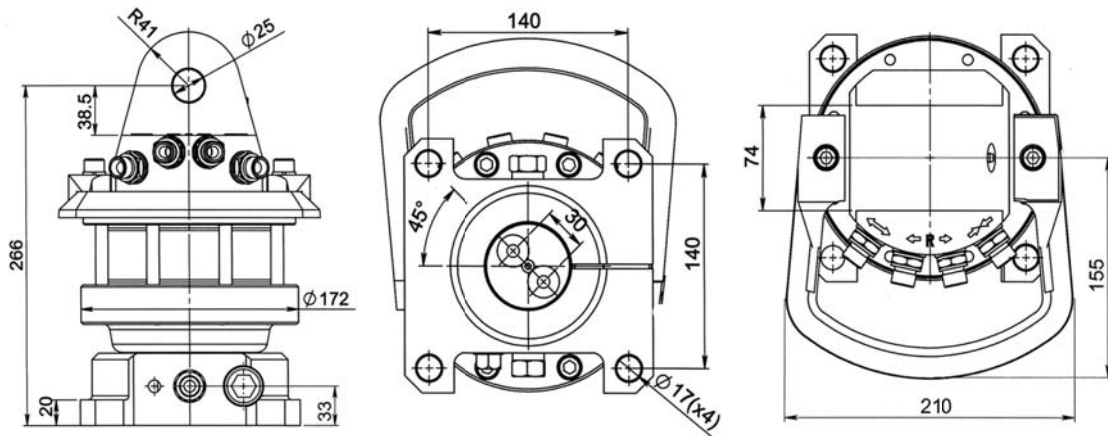

ROTECH / IVR 4 FS

KEY FEATURES

- Endless rotation
- High torque
- Optimized positioning performance
- Hose protection included
- Steel flange for increased durability

MODEL SPECIFICATIONS

IVR 4 FS

28

4,5

250/300

12

360°

385

1100

3/8"

15

5

INTERMERCATO