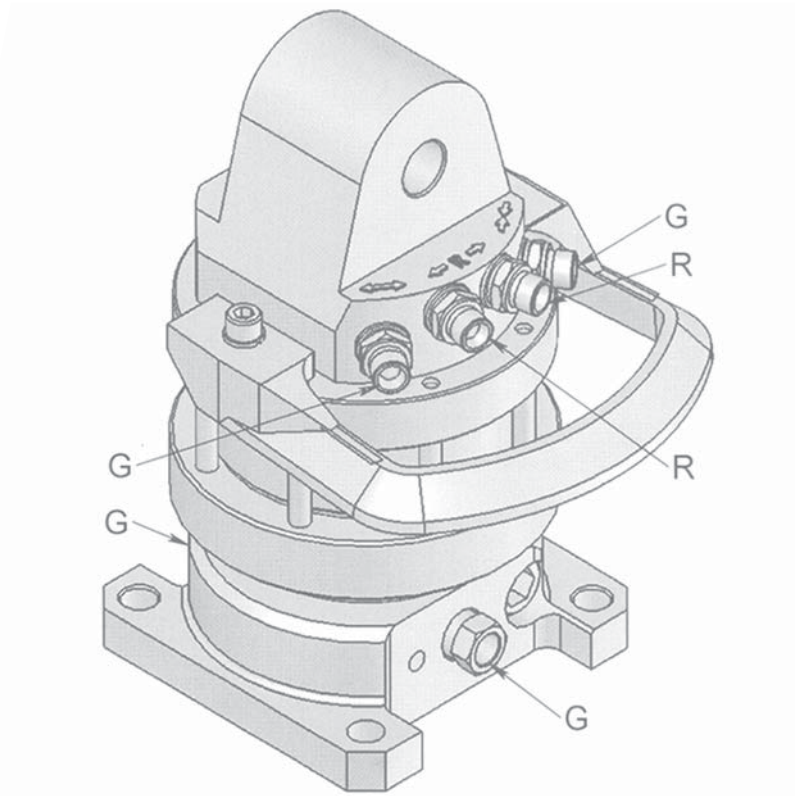

ROTECH / IVR 4 FS

KEY FEATURES

- Endless rotation
- High torque
- Optimized positioning performance
- Hose protection included
- Steel flange for increased durability

MODEL SPECIFICATIONS

IVR 4 FS

28

4,5

250/300

12

360°

385

1100

3/8"

15

5

INTERMERCATO