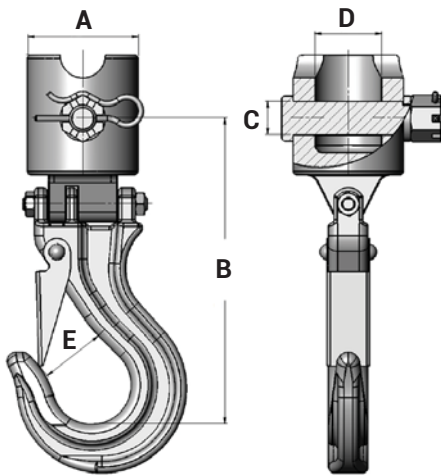

# ROTECH | ORH 80/59 - 100/78

## KEY FEATURES

- Exclusive hinged rotator hook
- Swedish high quality Gunnebo hook
- Tight fit

|          | ORH 80/59 | ORH 80/69 | ORH 100/78 |
|----------|-----------|-----------|------------|
| <b>A</b> | 98        | 98        | 120        |
| <b>B</b> | 271,5     | 231       | 284        |
| <b>C</b> | 30        | 30        | 35         |
| <b>D</b> | 59,3      | 69,3      | 78         |
| <b>E</b> | 49        | 49        | 59         |

## MODEL SPECIFICATIONS

| MODEL      | Kg  | ton |
|------------|-----|-----|
| ORH 80/59  | 9   | 5   |
| ORH 80/69  | 8,5 | 5   |
| ORH 100/78 | 14  | 10  |