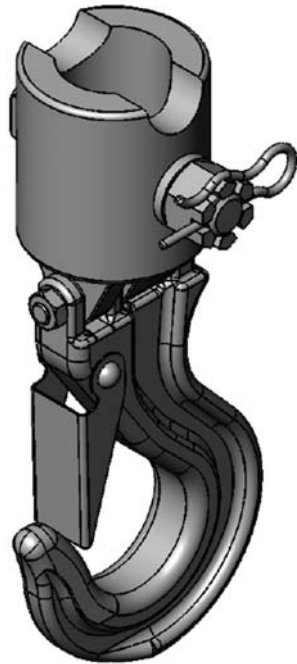

# ROTECH | ORH 80/59 - 100/78

## KEY FEATURES

- Exclusive hinged rotator hook
- Swedish high quality Gunnebo hook
- Tight fit

|          | ORH 80/59 | ORH 80/69 | ORH 100/78 |
|----------|-----------|-----------|------------|
| <b>A</b> | 98        | 98        | 120        |
| <b>B</b> | 271,5     | 231       | 284        |
| <b>C</b> | 30        | 30        | 35         |
| <b>D</b> | 59,3      | 69,3      | 78         |
| <b>E</b> | 49        | 49        | 59         |

## MODEL SPECIFICATIONS

| MODEL      | Kg  | ton |
|------------|-----|-----|
| ORH 80/59  | 9   | 5   |
| ORH 80/69  | 8,5 | 5   |
| ORH 100/78 | 14  | 10  |