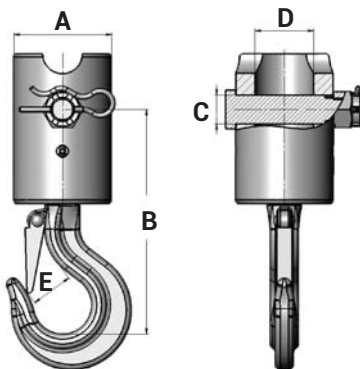

ROTECH / RH 50/50 - 80/78

KEY FEATURES

- Swedish high quality Gunnebo hook
- High sleeve for increased stability
- Tight fit

	RH 50/50	RH 50/59	RH 50/69	RH 80/59	RH 80/69	RH 80/78
A	87	98	98	98	98	117
B	225	230	230	267	267	227
C	25	30	30	30	30	35
D	50	59	69	59	69	78
E	42	42	42	49	49	49

MODEL SPECIFICATIONS

MODEL	Kg	ton
RH 50/50	7	5
RH 50/59	8,5	5
RH 50/69	8	5
RH 80/59	10,5	8
RH 80/69	10	8
RH 80/78	13,5	8

INTERMERCATO

High performance lift and load attachments for Forestry, Transport, Construction and Recycling.