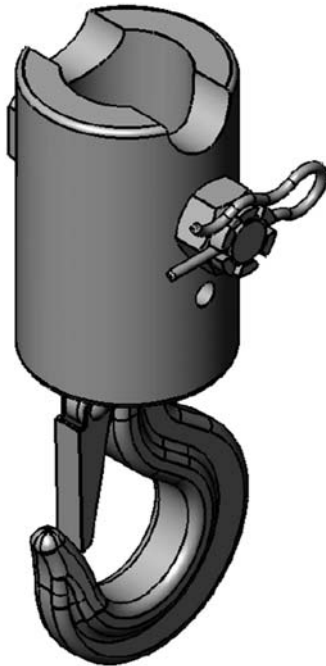

ROTECH / RH 50/50 - 80/78

KEY FEATURES

- Swedish high quality Gunnebo hook
- High sleeve for increased stability
- Tight fit

	RH 50/50	RH 50/59	RH 50/69	RH 80/59	RH 80/69	RH 80/78
A	87	98	98	98	98	117
B	225	230	230	267	267	227
C	25	30	30	30	30	35
D	50	59	69	59	69	78
E	42	42	42	49	49	49

MODEL SPECIFICATIONS

MODEL	Kg	ton
RH 50/50	7	5
RH 50/59	8,5	5
RH 50/69	8	5
RH 80/59	10,5	8
RH 80/69	10	8
RH 80/78	13,5	8

INTERMERCATO

High performance lift and load attachments for Forestry, Transport, Construction and Recycling.