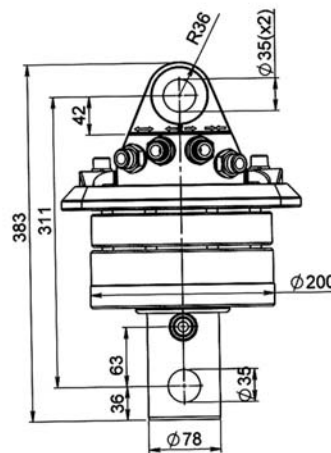

ROTECH / RX 80.78

KEY FEATURES

- Endless rotation
- High torque
- Optimized positioning performance
- Hose protection included

MODEL SPECIFICATIONS

RX 80.78

41

8

250/300

17

360°

460

1500

1/2"

40

INTERMERCATO

High performance lift and load attachments for Forestry, Transport, Construction and Recycling.