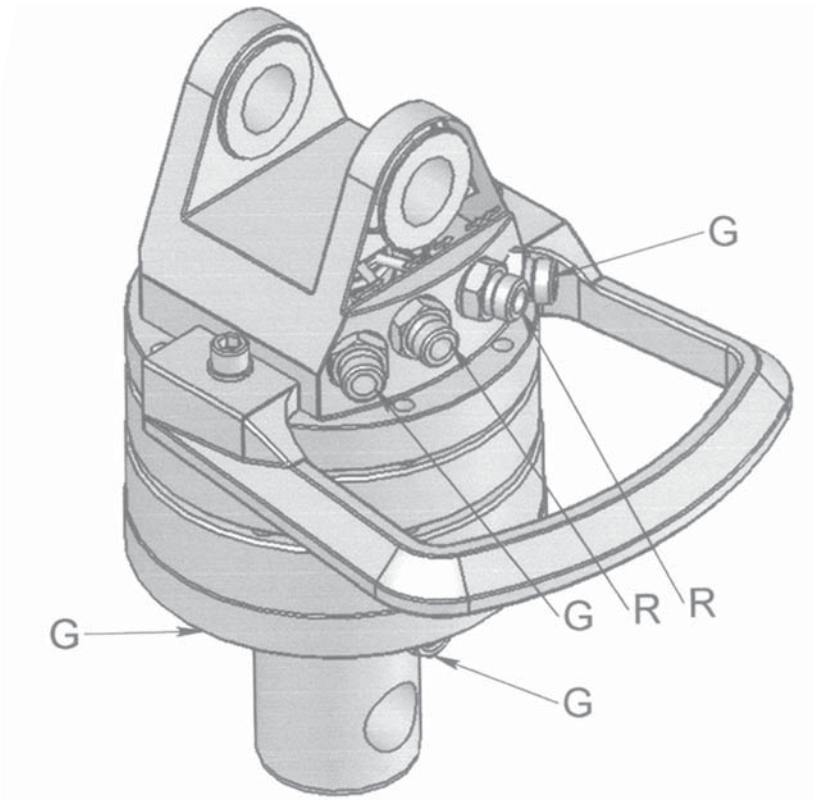

ROTECH / RX 80.78

KEY FEATURES

- Endless rotation
- High torque
- Optimized positioning performance
- Hose protection included

MODEL SPECIFICATIONS

RX 80.78

41

8

250/300

17

360°

460

1500

1/2"

40

INTERMERCATO

High performance lift and load attachments for Forestry, Transport, Construction and Recycling.