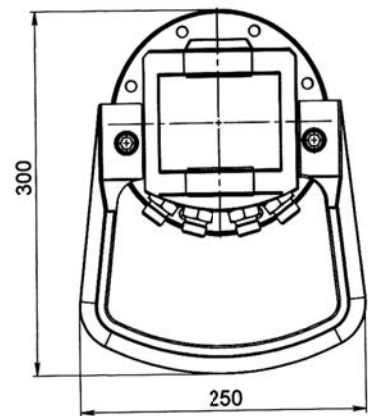

ROTECH / RX 80.78

KEY FEATURES

- Endless rotation
- High torque
- Optimized positioning performance
- Hose protection included

MODEL SPECIFICATIONS

RX 80.78

41

8

250/300

17

360°

460

1500

1/2"

40

INTERMERCATO

High performance lift and load attachments for Forestry, Transport, Construction and Recycling.