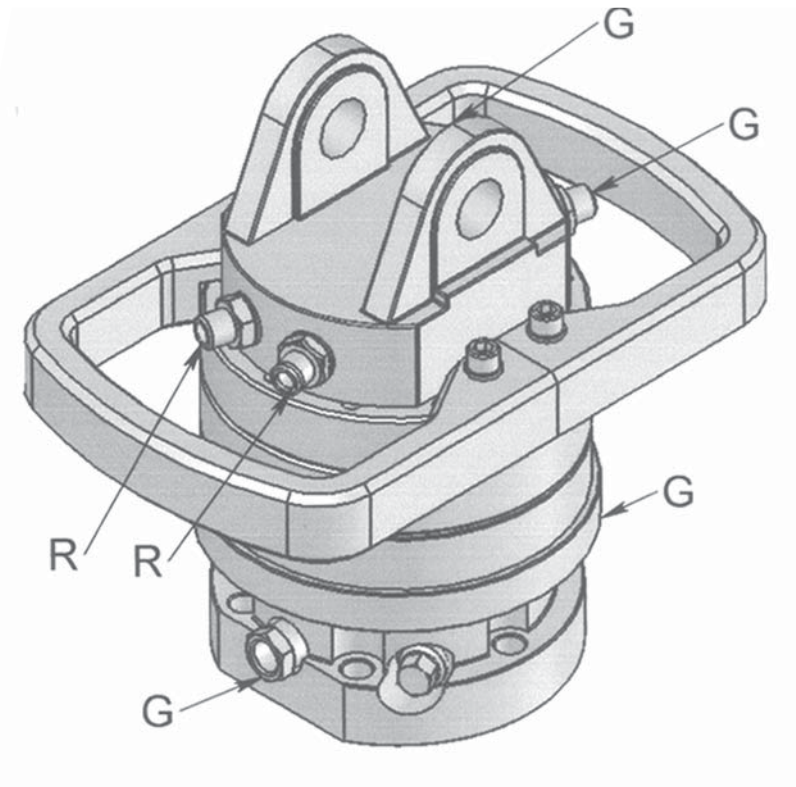

ROTECH / RX 120.2

KEY FEATURES

- Endless rotation
- Hose protection included
- Steel flange for increased durability

MODEL SPECIFICATIONS

RX 120.2

63

10

250/300

20

360°

570

2400

1/2"

10

10

INTERMERCATO