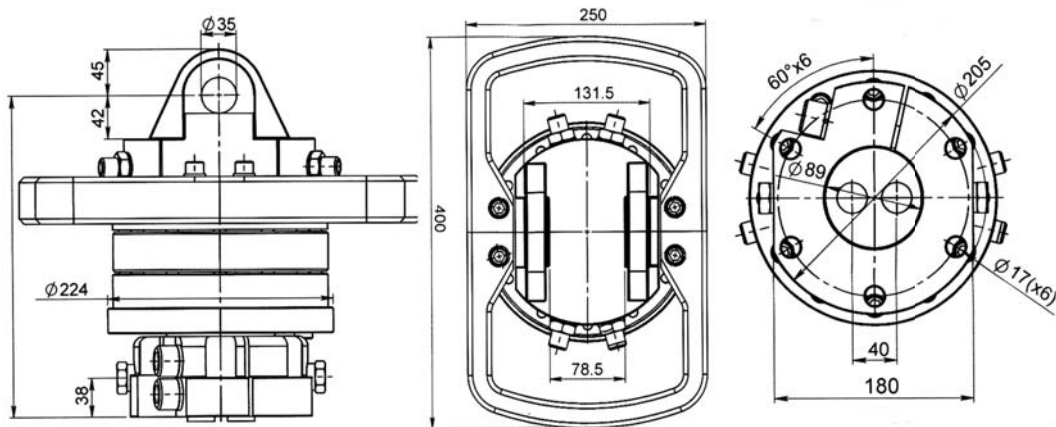

ROTECH / RX 120.2

KEY FEATURES

- Endless rotation
- Hose protection included
- Steel flange for increased durability

MODEL SPECIFICATIONS

RX 120.2

63

10

250/300

20

360°

570

2400

1/2"

10

10

INTERMERCATO