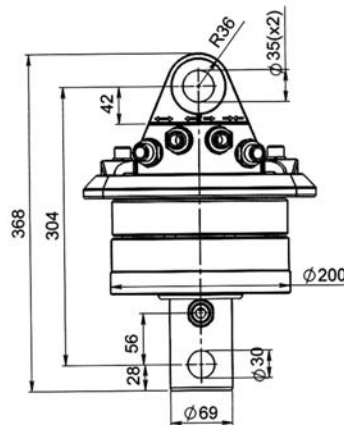

ROTECH / RX 60.69

KEY FEATURES

- Endless rotation
- High torque
- Optimized positioning performance
- Hose protection included

MODEL SPECIFICATIONS

RX 60.69

38

6

250/300

17

360°

460

1500

1/2"

30

INTERMERCATO

High performance lift and load attachments for Forestry, Transport, Construction and Recycling.