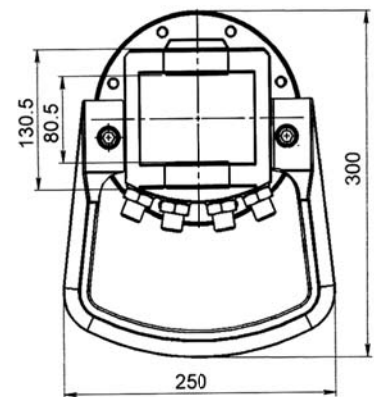

ROTECH / RX 60.69

KEY FEATURES

- Endless rotation
- High torque
- Optimized positioning performance
- Hose protection included

MODEL SPECIFICATIONS

RX 60.69

38

6

250/300

17

360°

460

1500

1/2"

30

INTERMERCATO

High performance lift and load attachments for Forestry, Transport, Construction and Recycling.