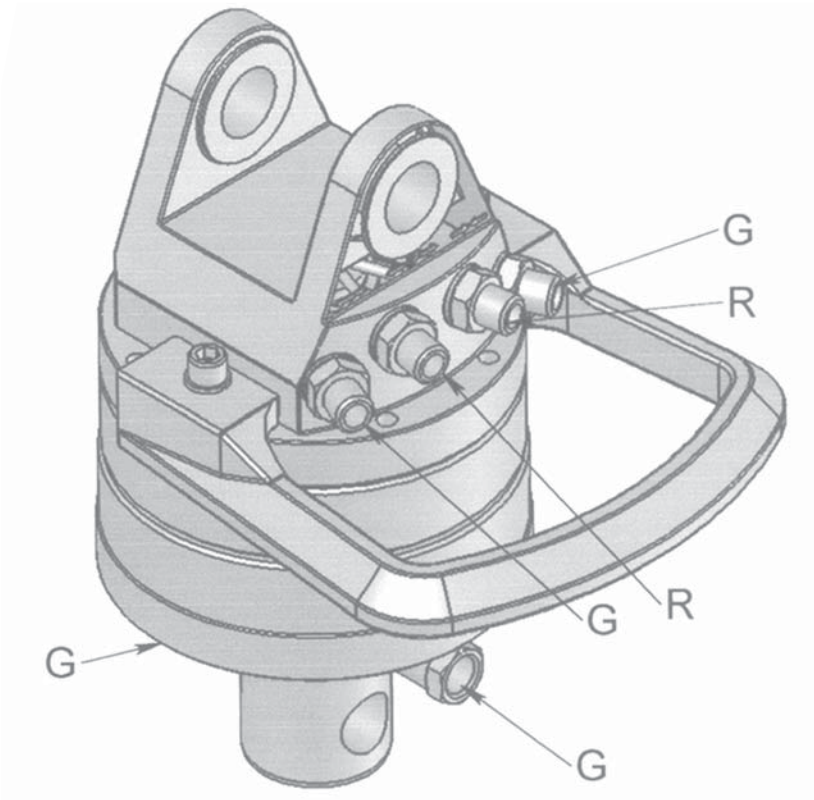

ROTECH / RX 60.69

KEY FEATURES

- Endless rotation
- High torque
- Optimized positioning performance
- Hose protection included

MODEL SPECIFICATIONS

RX 60.69

38

6

250/300

17

360°

460

1500

1/2"

30

INTERMERCATO

High performance lift and load attachments for Forestry, Transport, Construction and Recycling.