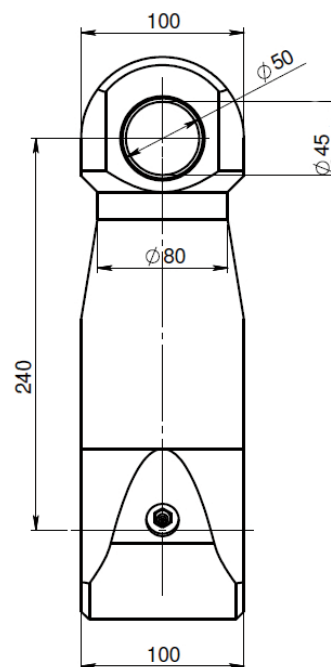

INTERMERCATO

FL 80-100-250

PASSAR TILL

• RMR 12 FS

INTERMERCATO

High performance lift and load attachments for Forestry, Transport, Construction and Recycling.