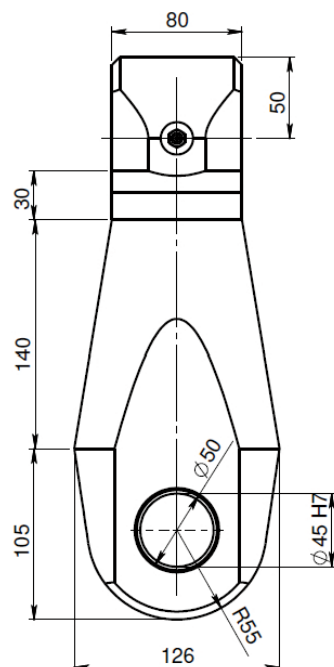

INTERMERCATO

FL 80-100-250

PASSAR TILL

• RMR 12 FS

INTERMERCATO

High performance lift and load attachments for Forestry, Transport, Construction and Recycling.