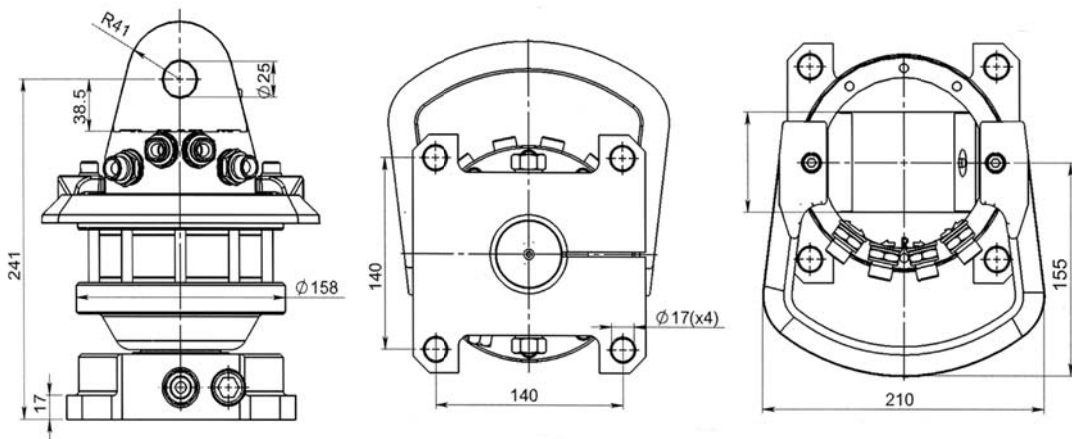

## MODEL SPECIFICATIONS

IVR 3 FS

21

3

250

10

360°

280

700

3/8"

8

3