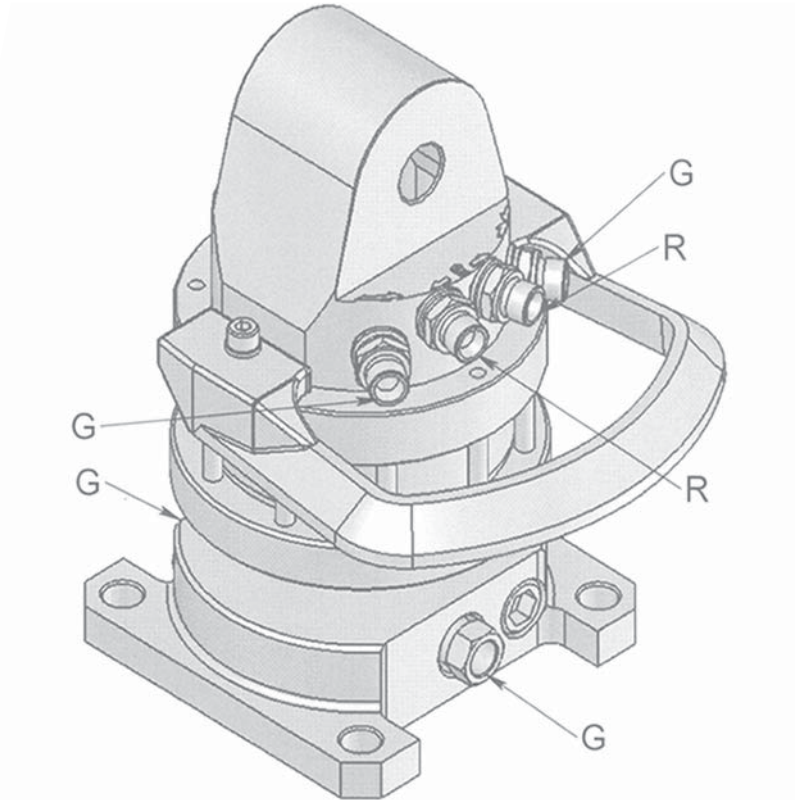

# ROTECH / IVR 3 FS

## MODEL SPECIFICATIONS

IVR 3 FS

21

3

250

10

360°

280

700

3/8"

8

3