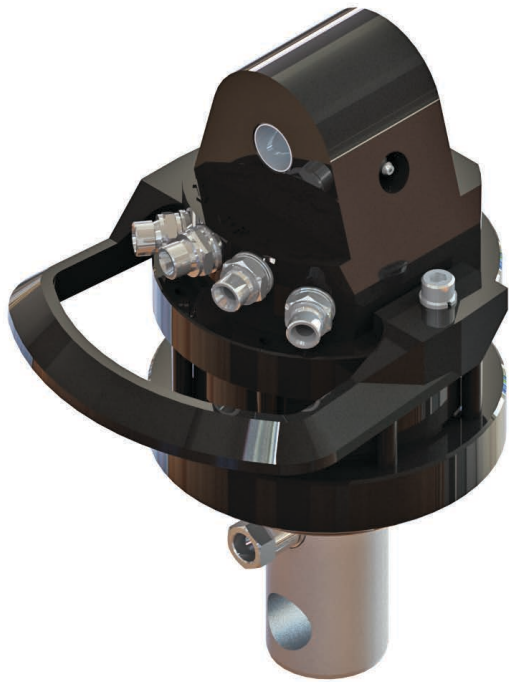

# ROTECH / IVR 5.59

## KEY FEATURES

- Endless rotation
- High torque
- Optimized positioning performance
- Hose protection included

## MODEL SPECIFICATIONS

IVR 5.59

24

5,5

250/300

15

360°

400

1100

3/8"

20

6