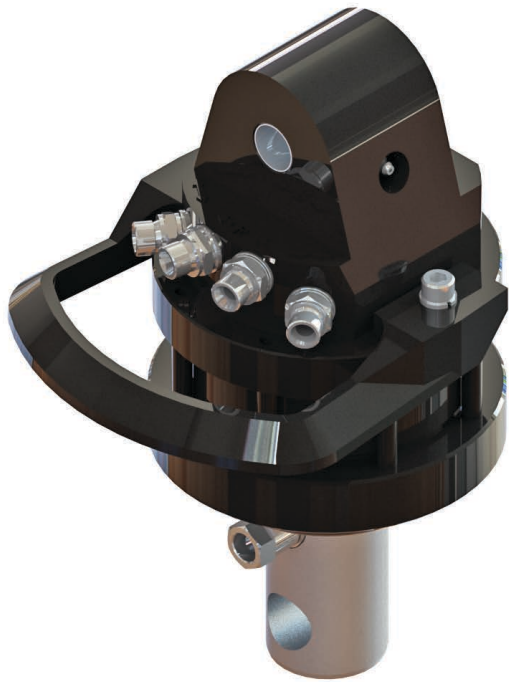

# ROTECH / IVR 5.68

## KEY FEATURES

- Endless rotation
- High torque
- Optimized positioning performance
- Hose protection included

## MODEL SPECIFICATIONS

IVR 5.68

24

5,5

250/300

15

360°

400

1100

3/8"

20

6