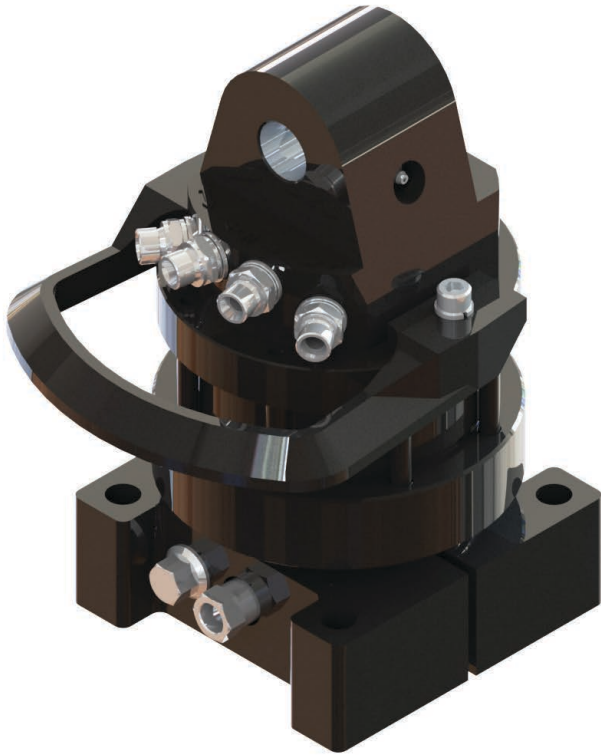

ROTECH / IVR 5 F

KEY FEATURES

- Endless rotation
- High torque
- Optimized positioning performance
- Hose protection included
- Steel flange for increased durability

MODEL SPECIFICATIONS

IVR 5 F	29	5,5	250/300	15	360°	400	1100	3/8"	6	6		
---------	----	-----	---------	----	------	-----	------	------	---	---	--	--

INTERMERCATO

High performance lift and load attachments for Forestry, Transport, Construction and Recycling.