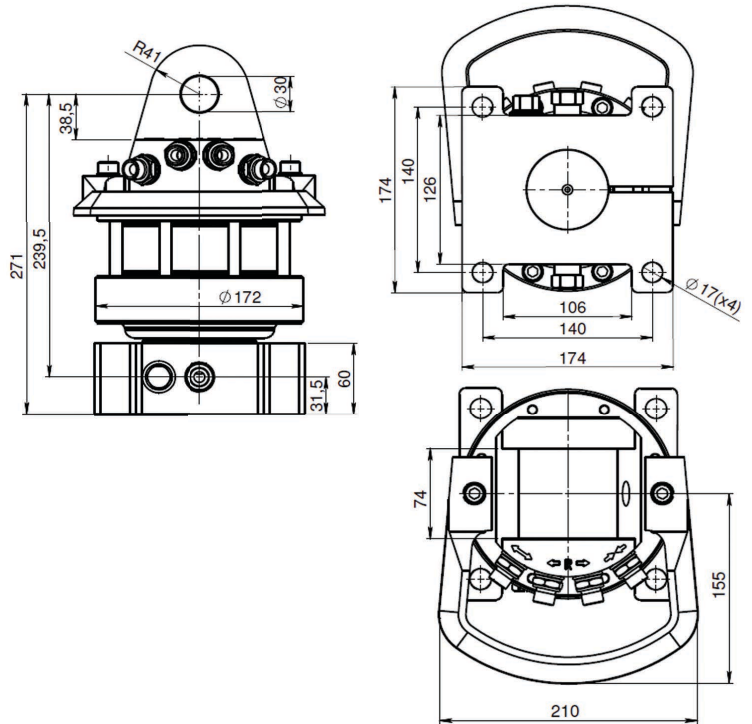

ROTECH / IVR 5 F

KEY FEATURES

- Endless rotation
- High torque
- Optimized positioning performance
- Hose protection included
- Steel flange for increased durability

MODEL SPECIFICATIONS

IVR 5 F	29	5,5	250/300	15	360°	400	1100	3/8"	6	6		
---------	----	-----	---------	----	------	-----	------	------	---	---	--	--