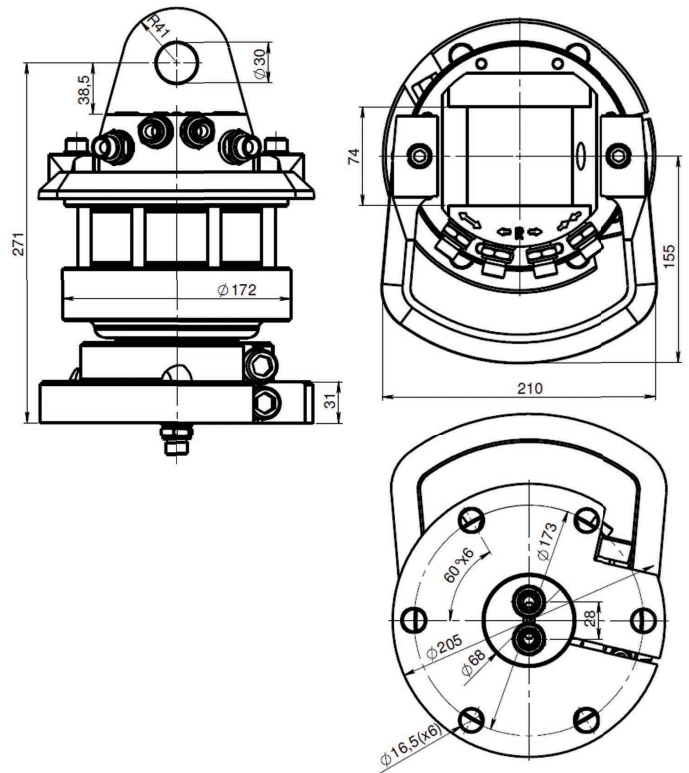

ROTECH / IVR 5 F6

KEY FEATURES

- Endless rotation
- High torque
- Optimized positioning performance
- Hose protection included
- Steel flange for increased durability

MODEL SPECIFICATIONS

IVR 5 F6

29

5,5

250/300

15

360°

400

1100

3/8"

6

6

INTERMERCATO