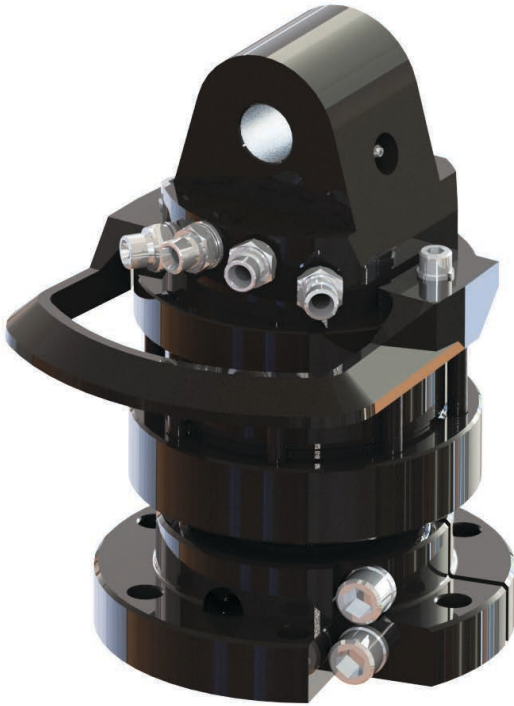

ROTECH / IVR 5 F6

KEY FEATURES

- Endless rotation
- High torque
- Optimized positioning performance
- Hose protection included
- Steel flange for increased durability

MODEL SPECIFICATIONS

IVR 5 F6

29

5,5

250/300

15

360°

400

1100

3/8"

6

6

INTERMERCATO

High performance lift and load attachments for Forestry, Transport, Construction and Recycling.