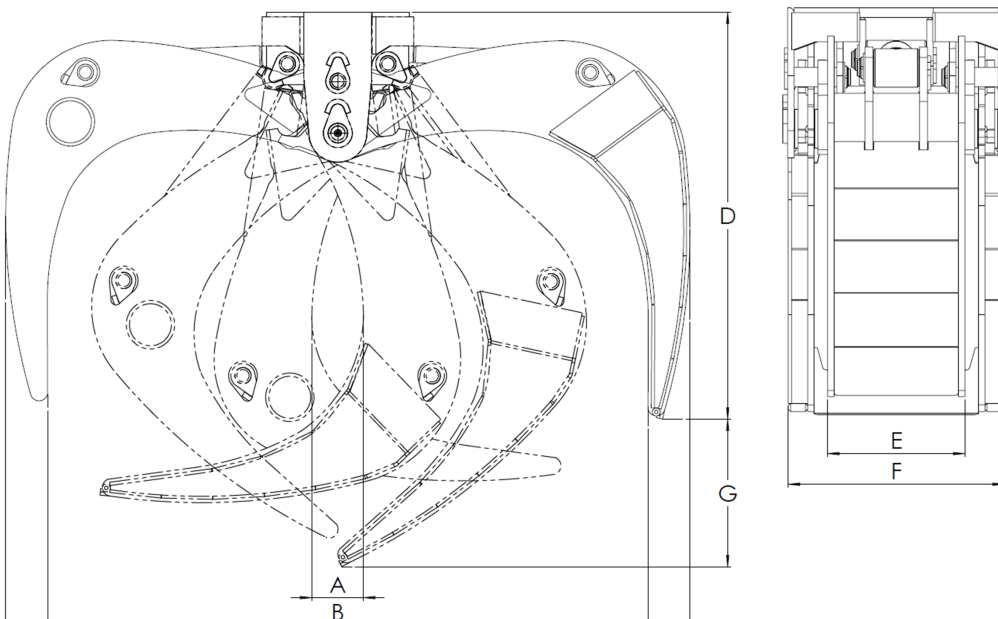

INTERMERCATO®
HIGH PERFORMANCE LIFT & LOAD ATTACHMENTS

Log grapples Log-Bite HD

The allround working tool!
Very robust grapple for pulp wood as well as single logs.
Optimal roll-in roll-out properties to guarantee full load in every grab.

HARDOX®
IN MY BODY

KEY FEATURES

- Made entirely of Hardox®
- Induction hardened shafts and special heavy duty alubronze bushings
- 90 mm cylinder bore and 63 mm protected piston rod for high gripping force and fast opening
- Equipped with high torque market leading Indexator rotators

**DEFINITELY
A BEAST.**

www.intermercato.com

	Log-Bite 500HD	Log-Bite 650HD	Log-Bite 750HD
A	191	161	175
B	1630	1864	2004
C	1854	2124	2292
D	1066	1258	1311
E	416	426	426
F	622	670	670
G	388	456	484

MODEL SPECIFICATIONS

MODEL	Kg	m ²	Bar	l/min	kN	ton	tm	tm	ton	ton	
Log-Bite 500HD	745	0,52	250	60	72	-	30	-	20	-	-
Log-Bite 650HD	900	0,65	250	70	72	-	35	-	24	-	-
Log-Bite 750HD	976	0,75	250	70	72	-	40	-	28	-	-

Recommended machine weight and crane size