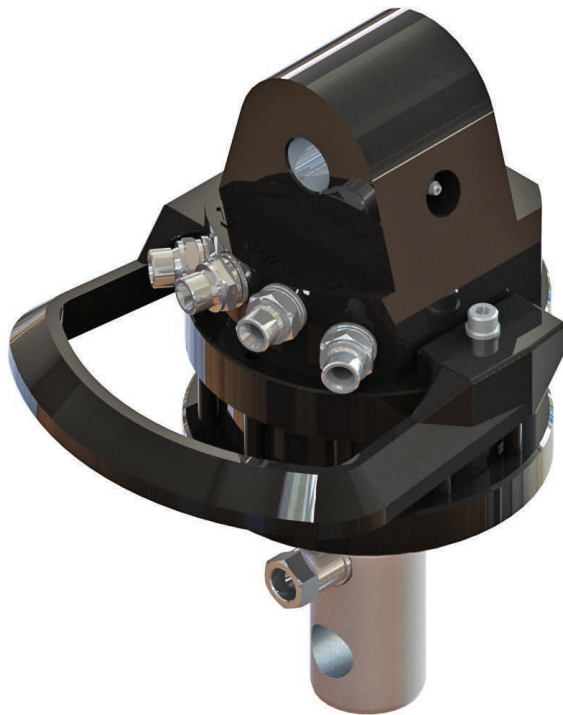

# ROTECH / IVR 3-74

## KEY FEATURES

- Endless rotation
- High torque
- Optimized positioning performance
- Hose protection included

## MODEL SPECIFICATIONS

IVR 3-74	17	3	250	10	360°	280	700	3/8"	8	3
----------	----	---	-----	----	------	-----	-----	------	---	---