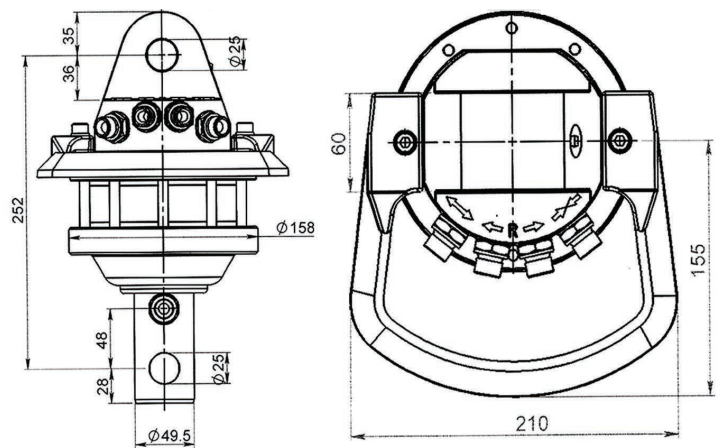

ROTECH / IVR 3

KEY FEATURES

- Endless rotation
- High torque
- Optimized positioning performance
- Hose protection included

MODEL SPECIFICATIONS

IVR 3

16,5

3

250

10

360°

280

700

3/8"

3

8

INTERMERCATO