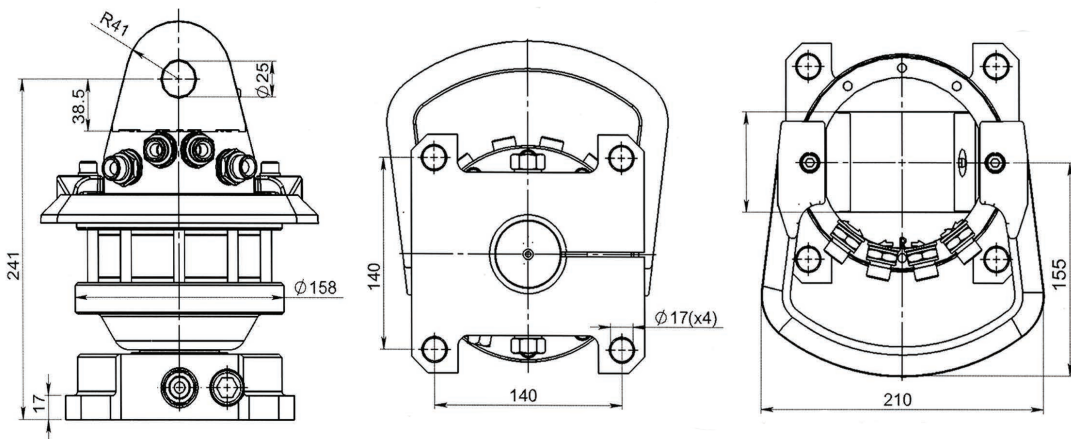

ROTECH / IVR 3 FS

KEY FEATURES

- Endless rotation
- High torque
- Optimized positioning performance
- Hose protection included
- Steel flange for increased durability

MODEL SPECIFICATIONS

IVR 3 FS	21	3	250	10	360°	280	700	3/8"	8	3
----------	----	---	-----	----	------	-----	-----	------	---	---