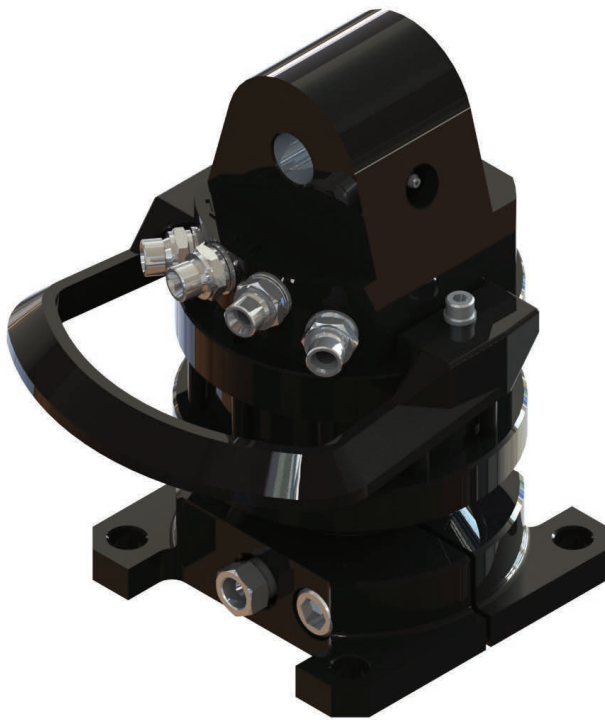

ROTECH / IVR 3 FS

KEY FEATURES

- Endless rotation
- High torque
- Optimized positioning performance
- Hose protection included
- Steel flange for increased durability

MODEL SPECIFICATIONS

IVR 3 FS	21	3	250	10	360°	280	700	3/8"	8	3
----------	----	---	-----	----	------	-----	-----	------	---	---

INTERMERCATO

High performance lift and load attachments for Forestry, Transport, Construction and Recycling.