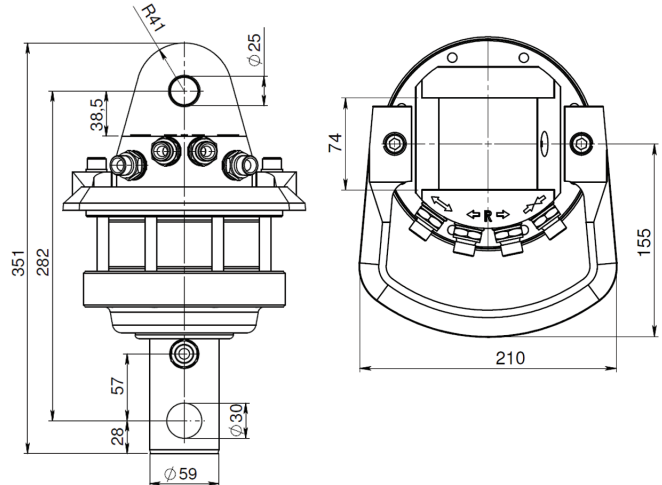

ROTECH / IVR 4.59

KEY FEATURES

- Endless rotation
- High torque
- Optimized positioning performance
- Hose protection included

MODEL SPECIFICATIONS

IVR 4.59

24

4,5

250/300

12

360°

385

1100

3/8"

15

5

INTERMERCATO