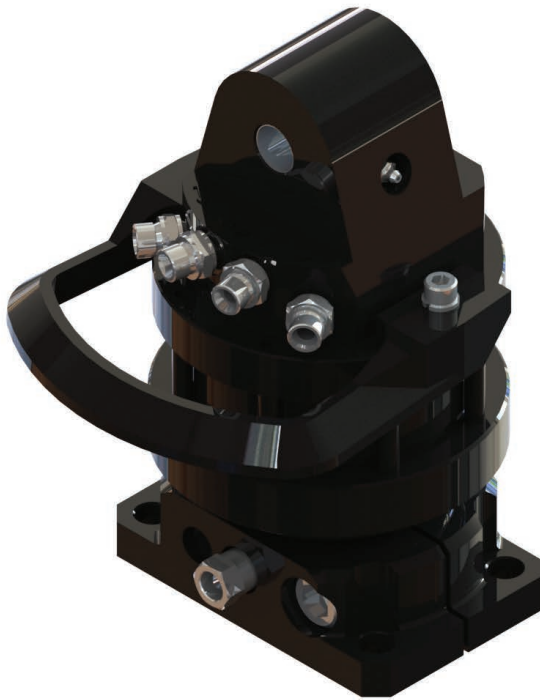

# ROTECH / IVR 4 FG

## KEY FEATURES

- Endless rotation
- High torque
- Optimized positioning performance
- Hose protection included
- Steel flange for increased durability

## MODEL SPECIFICATIONS

IVR 4 FG	27	4,5	250/300	12	360°	385	1100	3/8"	5
----------	----	-----	---------	----	------	-----	------	------	---