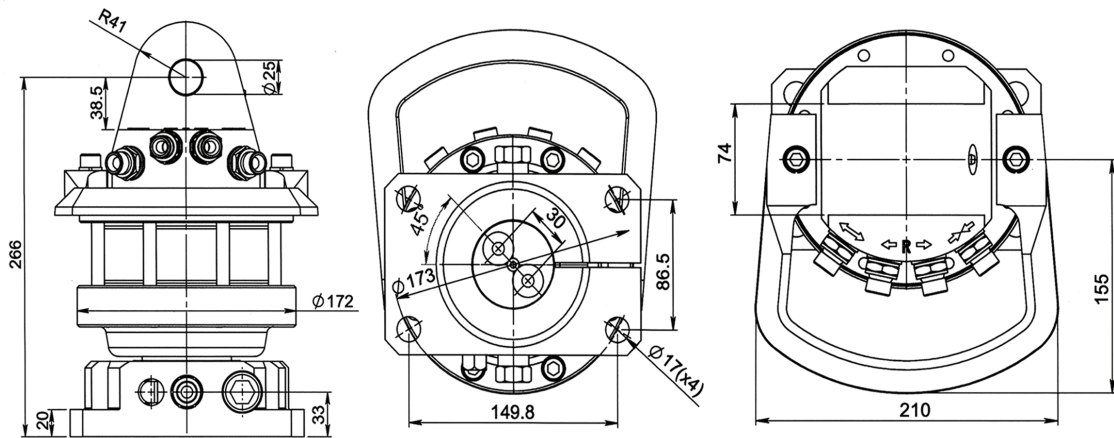

## KEY FEATURES

- Endless rotation
- High torque
- Optimized positioning performance
- Hose protection included
- Steel flange for increased durability

## MODEL SPECIFICATIONS

IVR 4 FG	27	4,5	250/300	12	360°	385	1100	3/8"	5
----------	----	-----	---------	----	------	-----	------	------	---