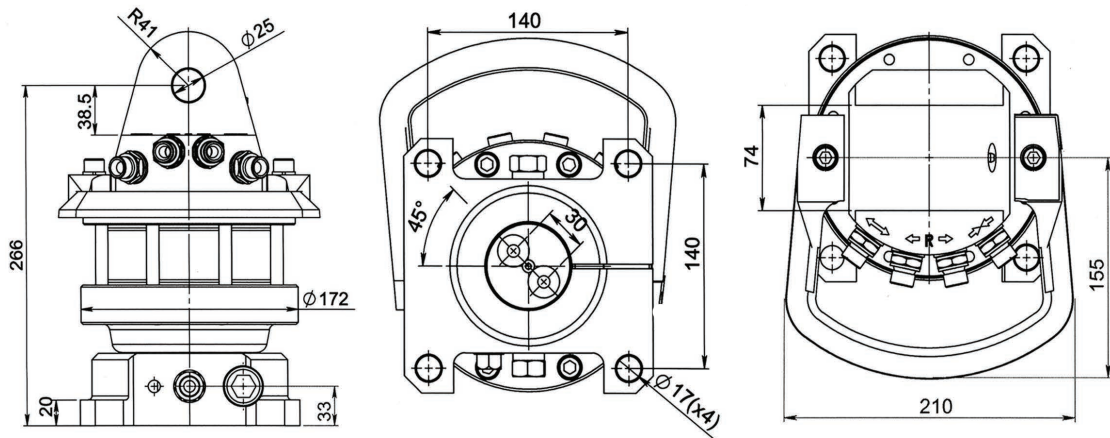

## KEY FEATURES

- Endless rotation
- High torque
- Optimized positioning performance
- Hose protection included
- Steel flange for increased durability

## MODEL SPECIFICATIONS

IVR 4 FS	28	4,5	250/300	12	360°	385	1100	3/8"	15	5
----------	----	-----	---------	----	------	-----	------	------	----	---