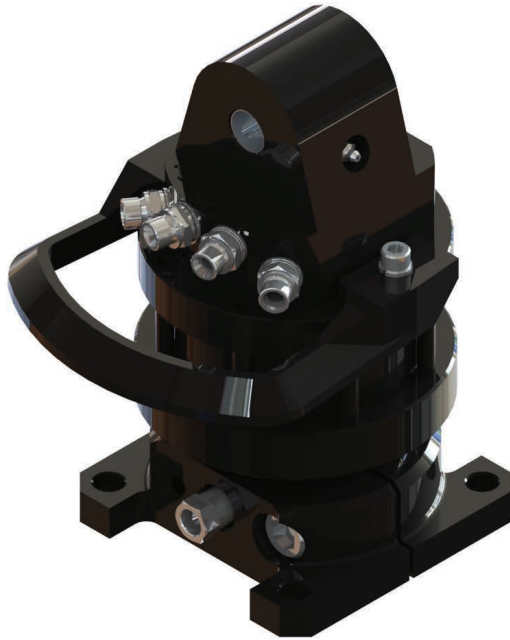

# ROTECH / IVR 4 FS

## KEY FEATURES

- Endless rotation
- High torque
- Optimized positioning performance
- Hose protection included
- Steel flange for increased durability

## MODEL SPECIFICATIONS

IVR 4 FS	28	4,5	250/300	12	360°	385	1100	3/8"	15	5
----------	----	-----	---------	----	------	-----	------	------	----	---