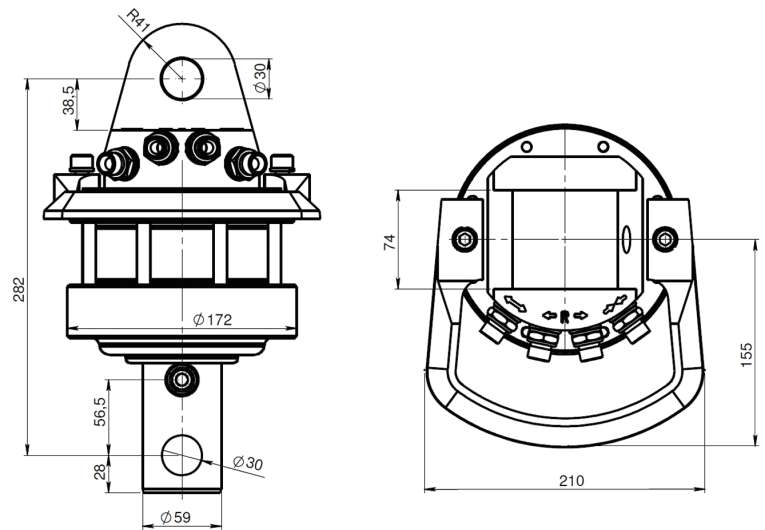

ROTECH / IVR 5.59

KEY FEATURES

- Endless rotation
- High torque
- Optimized positioning performance
- Hose protection included

MODEL SPECIFICATIONS

IVR 5.59	26,8	5,5	250/300	15	360°	400	1100	3/8"	20	6
----------	------	-----	---------	----	------	-----	------	------	----	---