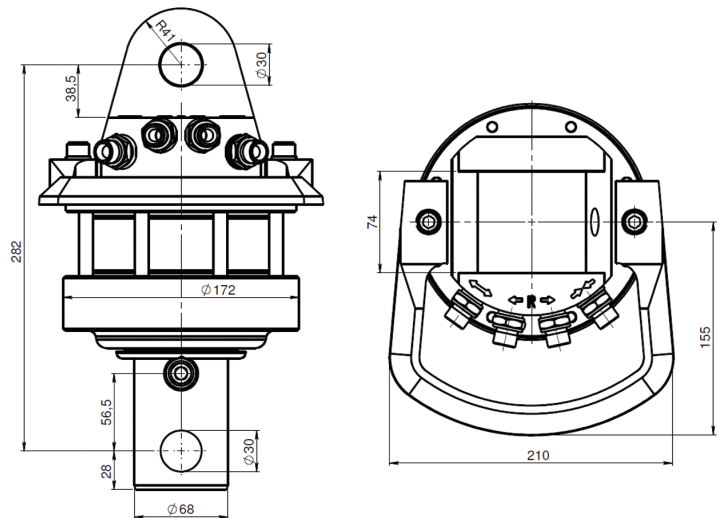

ROTECH / IVR 5.68

KEY FEATURES

- Endless rotation
- High torque
- Optimized positioning performance
- Hose protection included

MODEL SPECIFICATIONS

IVR 5.68	26,8	5,5	250/300	15	360°	400	1100	3/8"	20	6
----------	------	-----	---------	----	------	-----	------	------	----	---