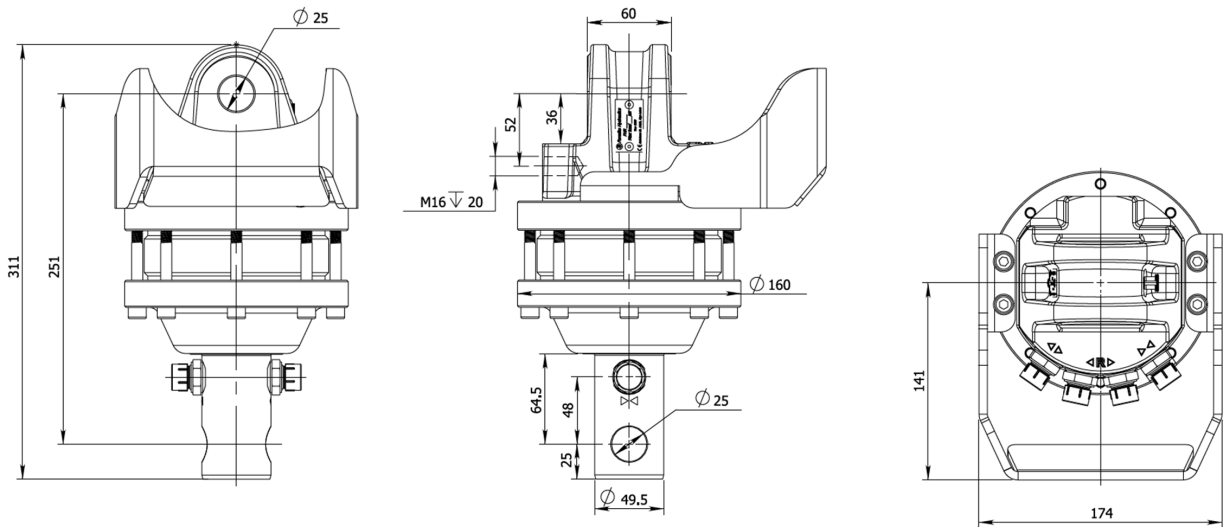

KEY FEATURES

- Improved performance
- Endless rotation
- High torque
- Optimized positioning performance
- Extra reinforced hose protection included

MODEL SPECIFICATIONS

IVR 3	18	3	250/300	20	360°	900	3/8"	3	8
-------	----	---	---------	----	------	-----	------	---	---