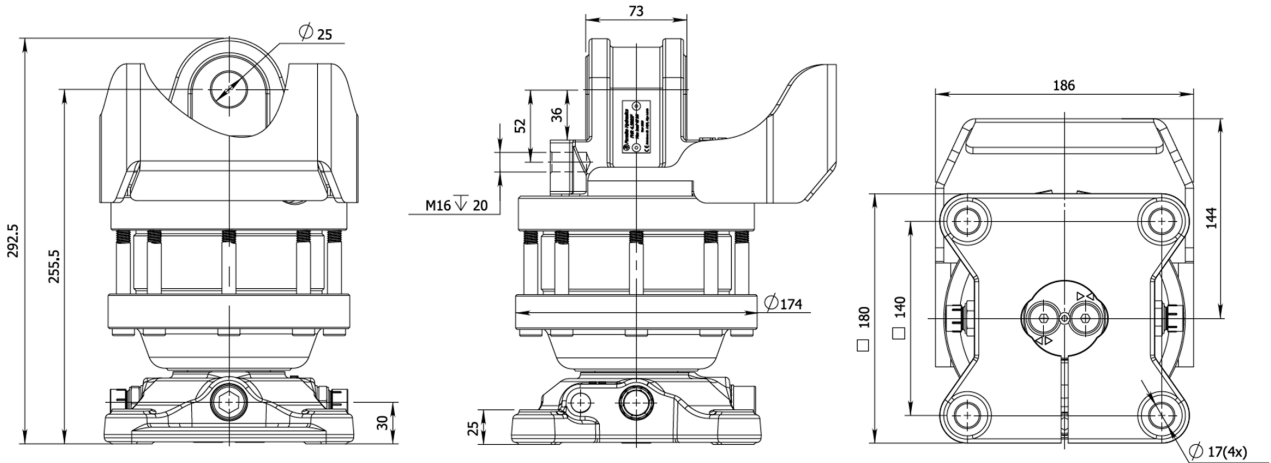

KEY FEATURES

- Improved performance
- Endless rotation
- High torque
- Optimized positioning performance
- Extra reinforced hose protection included
- Steel flange for increased durability

MODEL SPECIFICATIONS

IVR 4 FS	29	4,5	250/300	20	360°	1200	3/8"	15	5
----------	----	-----	---------	----	------	------	------	----	---