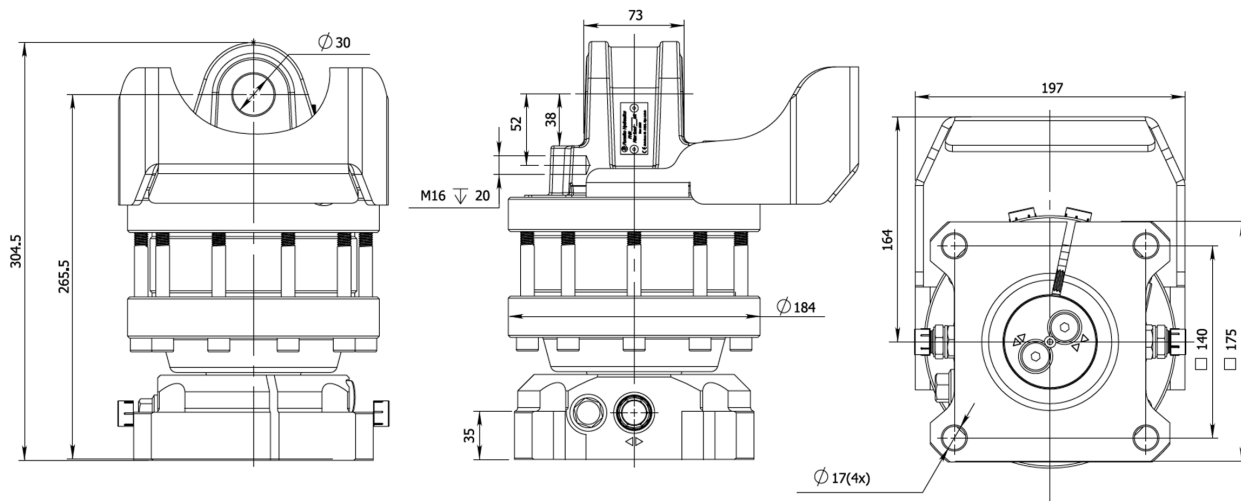

KEY FEATURES

- Improved performance
- Endless rotation
- High torque
- Optimized positioning performance
- Extra reinforced hose protection included
- Steel flange for increased durability

MODEL SPECIFICATIONS

IVR 5 F	36	5,5	250/300	22	360°	1300	3/8"	20	6
---------	----	-----	---------	----	------	------	------	----	---