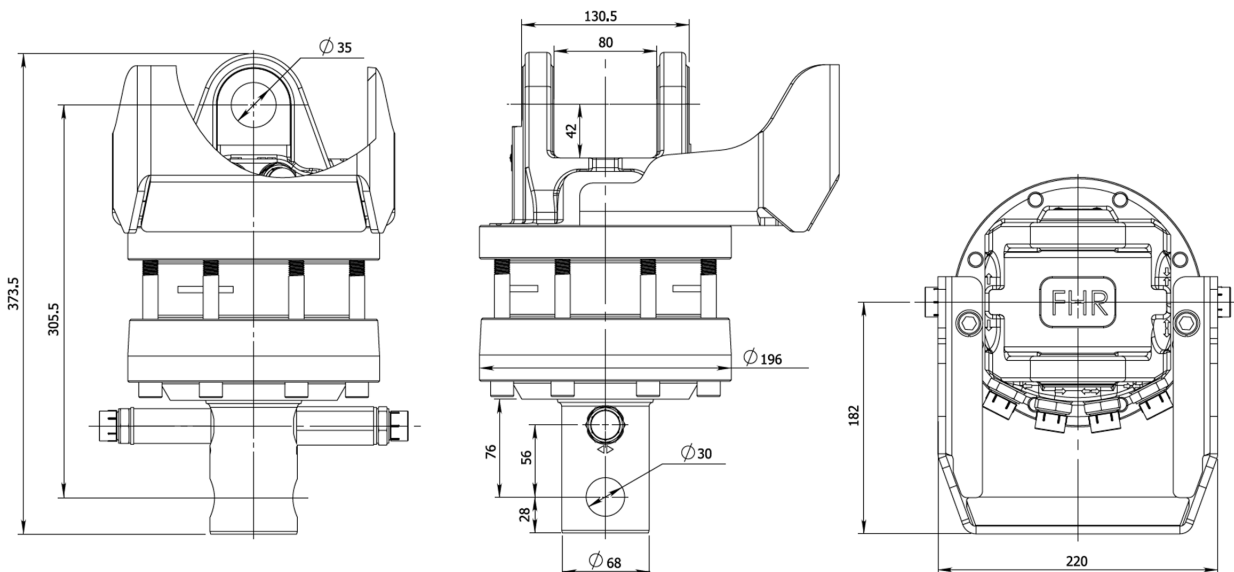

### MODEL SPECIFICATIONS

RX 60.69

37

6

250/300

25

360°

1850

1/2"

30