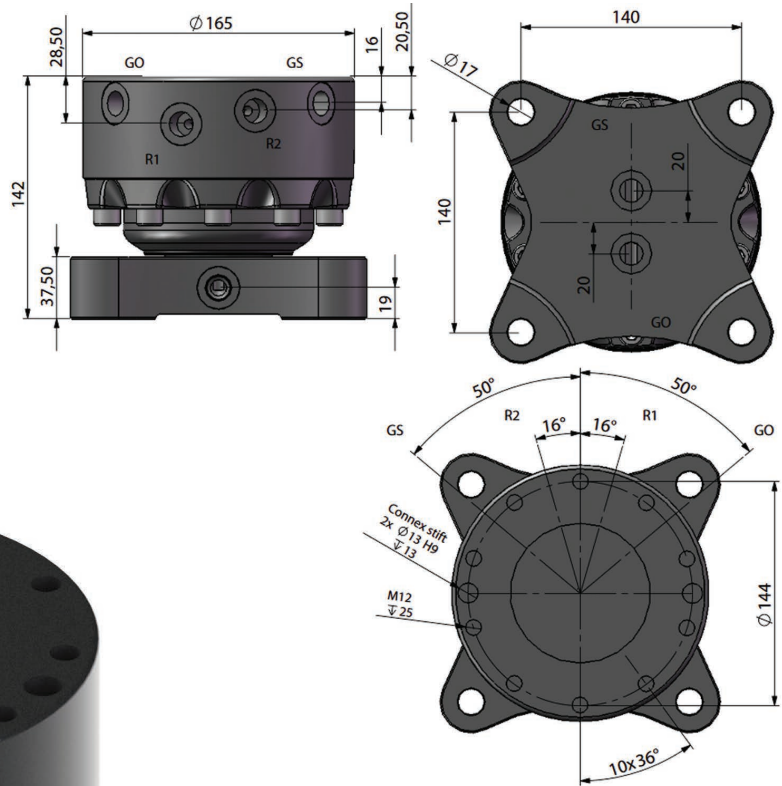

ROTECH / RMR 2

KEY FEATURES

- High pressure construction
- Endless rotation
- Optimized positioning performance
- Ultra compact design

MODEL SPECIFICATIONS

RMR 2	15	2	320	25	360°	1100	3/8"	6	2,5
-------	----	---	-----	----	------	------	------	---	-----