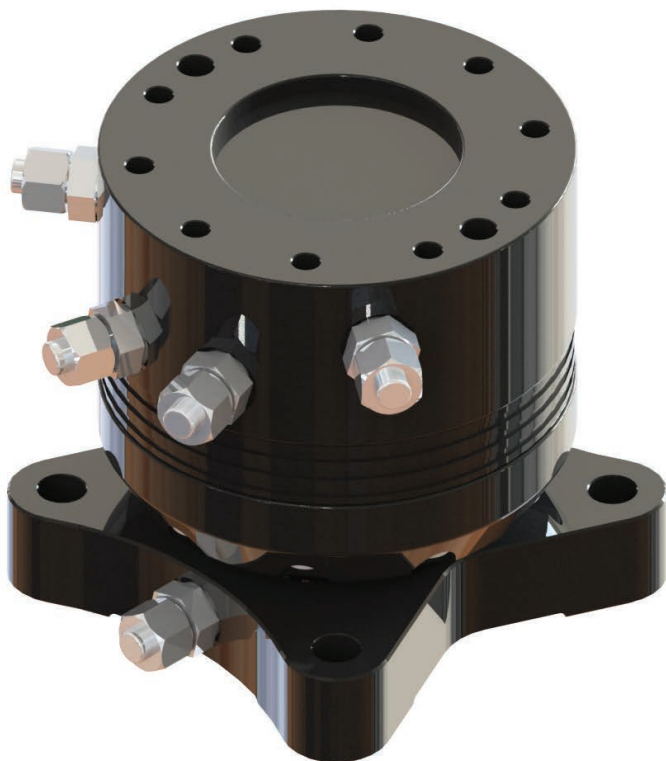

# ROTECH / RMR 3

## KEY FEATURES

- High pressure construction
- Endless rotation
- Optimized positioning performance
- Ultra compact design

## MODEL SPECIFICATIONS

RMR 3	30	5	320	22	360°	1300	M18x1,5	10	3,5
-------	----	---	-----	----	------	------	---------	----	-----