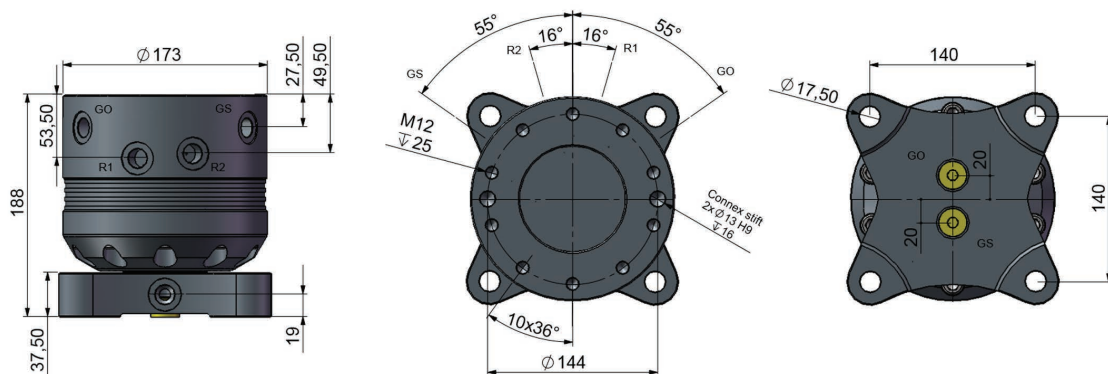

## KEY FEATURES

- High pressure construction
- Endless rotation
- Optimized positioning performance
- Ultra compact design

## MODEL SPECIFICATIONS

RMR 3	30	5	320	22	360°	1300	M18x1,5	10	3,5
-------	----	---	-----	----	------	------	---------	----	-----