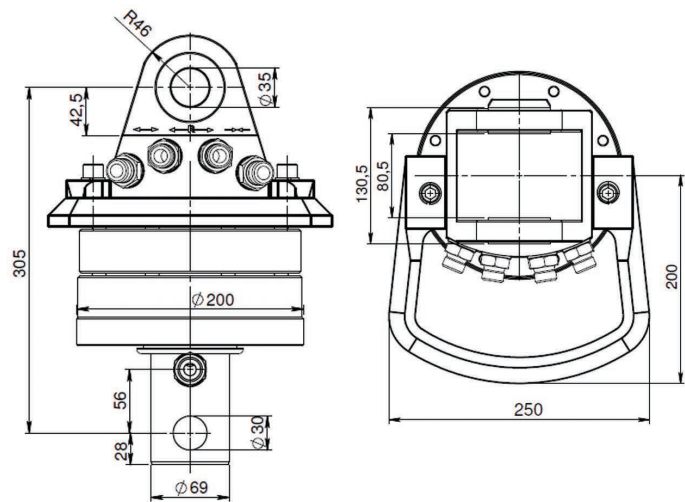

ROTECH / RX 60.69

KEY FEATURES

- Endless rotation
- High torque
- Optimized positioning performance
- Hose protection included

MODEL SPECIFICATIONS

RX 60.69	38	6	250/300	17	360°	460	1500	1/2"	30
----------	----	---	---------	----	------	-----	------	------	----