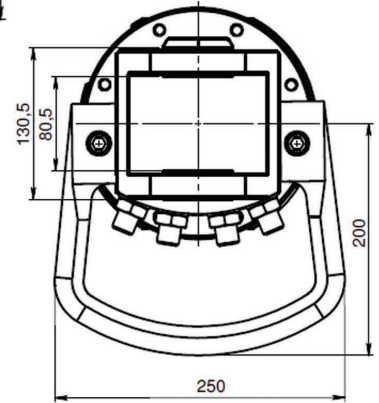

ROTECH / RX 60F

KEY FEATURES

- Endless rotation
- High torque
- Optimized positioning performance
- Hose protection included

MODEL SPECIFICATIONS

RX 60F

45

6

250/300

17

360°

460

1500

1/2"

30

INTERMERCATO

High performance lift and load attachments for Forestry, Transport, Construction and Recycling.