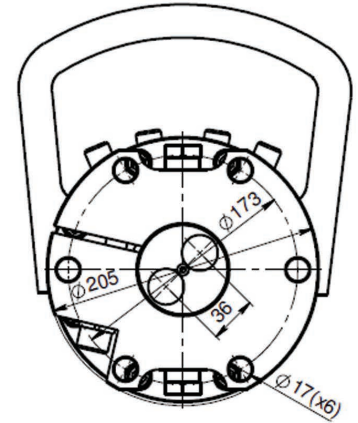

ROTECH / RX 60F

KEY FEATURES

- Endless rotation
- High torque
- Optimized positioning performance
- Hose protection included

MODEL SPECIFICATIONS

RX 60F

45

6

250/300

17

360°

460

1500

1/2"

30

INTERMERCATO

High performance lift and load attachments for Forestry, Transport, Construction and Recycling.