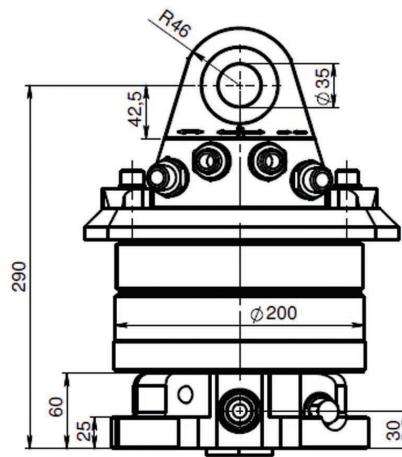

ROTECH / RX 60F

KEY FEATURES

- Endless rotation
- High torque
- Optimized positioning performance
- Hose protection included

MODEL SPECIFICATIONS

RX 60F

45

6

250/300

17

360°

460

1500

1/2"

30

INTERMERCATO

High performance lift and load attachments for Forestry, Transport, Construction and Recycling.