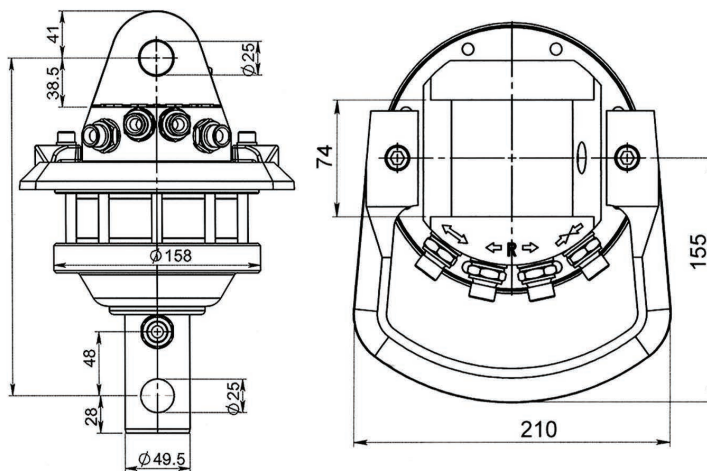

KEY FEATURES

- Endless rotation
- High torque
- Optimized positioning performance
- Hose protection included

MODEL SPECIFICATIONS

IVR 3-74

17

3

250

10

360°

280

700

3/8"

8

3