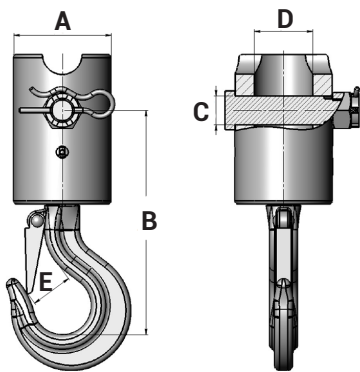

KEY FEATURES

- Swedish high quality Gunnebo hook
- High sleeve for increased stability
- Tight fit

	RH 50/50	RH 50/59	RH 50/69	RH 80/59	RH 80/69	RH 80/78
A	87	98	98	98	98	117
B	225	230	230	267	267	227
C	25	30	30	30	30	35
D	50	59	69	59	69	78
E	42	42	42	49	49	49

MODEL SPECIFICATIONS

MODEL	Kg	ton
RH 50/50	7	5
RH 50/59	8,5	5
RH 50/69	8	5
RH 80/59	10,5	8
RH 80/69	10	8
RH 80/78	13,5	8