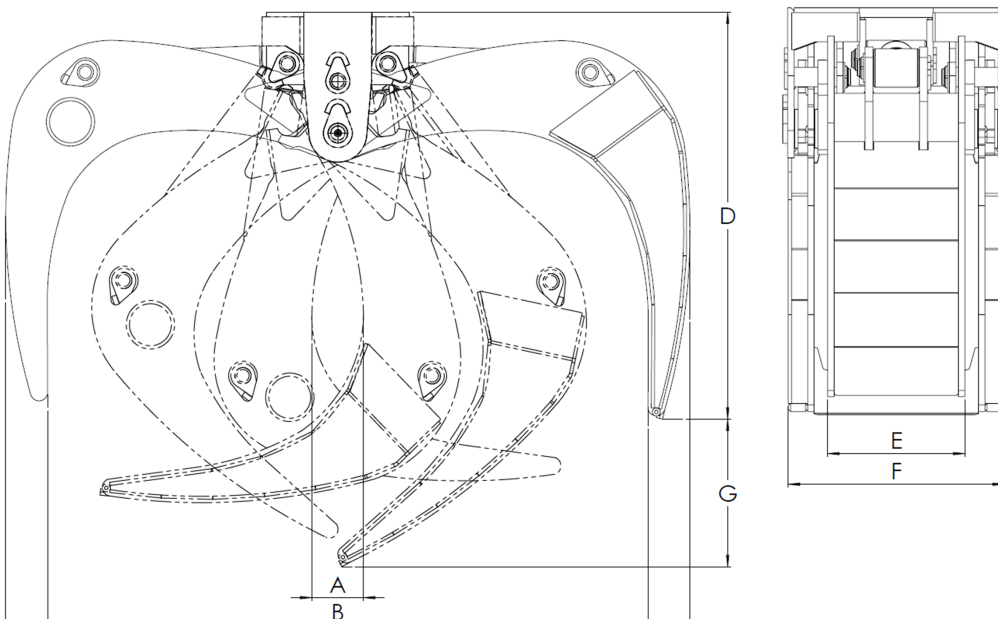

INTERMERCATO®
HIGH PERFORMANCE LIFT & LOAD ATTACHMENTS

Log grapples Log-Bite HD

The allround working tool!
Very robust grapple for pulp wood as well as single logs.
Optimal roll-in roll-out properties to guarantee full load in every grab.

HARDOX®
IN MY BODY

KEY FEATURES

- Made entirely of Hardox®
- Induction hardened shafts and special heavy duty alubronze bushings
- 90 mm cylinder bore and 63 mm protected piston rod for high gripping force and fast opening
- Equipped with high torque market leading Indexator rotators

**DEFINITELY
A BEAST.**

www.intermercato.com

	Log-Bite 500HD	Log-Bite 650HD	Log-Bite 750HD
A	191	161	175
B	1630	1864	2004
C	1854	2124	2292
D	1066	1258	1311
E	416	426	426
F	622	670	670
G	388	456	484

MODEL SPECIFICATIONS

MODEL	Kg	m ²	Bar	l/min	kN	ton	tm	tm	ton	ton	tm
Log-Bite 500HD	745	0,52	250	60	72	-	30	-	20	-	-
Log-Bite 650HD	900	0,65	250	70	72	-	35	-	24	-	-
Log-Bite 750HD	976	0,75	250	70	72	-	40	-	28	-	-

Recommended machine weight and crane size